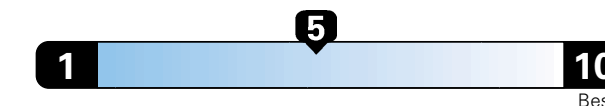

This vehicle emits 357 grams CO2 per mile. The best emits 0 grams per mile (tailpipe only). Producing and distributing fuel also creates emissions; learn more at fuelconomy.gov.

Smog Rating (tailpipe only)