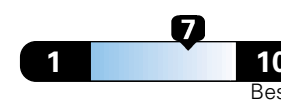

2018 MODEL YEAR

Jeep RENEGADE LATITUDE FWD

For more information visit: www.jeep.com
or call 1-877-IAM-JEEP

FCA US LLC

THIS VEHICLE IS MANUFACTURED TO MEET SPECIFIC UNITED STATES REQUIREMENTS. THIS VEHICLE IS NOT MANUFACTURED FOR SALE OR REGISTRATION OUTSIDE OF THE UNITED STATES.

MANUFACTURER'S SUGGESTED RETAIL PRICE OF THIS MODEL INCLUDING DEALER PREPARATION

Base Price: $22,095

JEOP RENEGADE LATITUDE 4X2
Exterior Color: Granite Crystal Metallic Clear-Coat Exterior Paint
Interior Color: Black Interior Colors
Interior: Premium Cloth Bucket Seats
Engine: 2.4L I4 M-Air Engine
Transmission: 9-Speed 948TE Automatic Transmission

STANDARD EQUIPMENT (UNLESS REPLACED BY OPTIONAL EQUIPMENT)

FUNCTIONAL/SAFETY FEATURES

Advanced Multistage Front Airbags
Supplemental Side-Curtain Front and Rear Airbags
Supplemental Front Seat-Mounted Side Airbags
ParkView® Rear Back Up Camera
Keyless Go Push Button Start
Anti-Lock 4-Wheel Disc Brakes
Electric Park Brake
Electronic Stability Control
Electronic Roll Mitigation
All Speed Traction Control
Speed Control
Electric Power Steering
Capless Fuel Fill
Daytime Running Lamp System
Hill Start Assist
Tire Pressure Monitoring Display
Rear Window Wiper / Washer
Variable Intermittent Windshield Wipers

INTERIOR FEATURES