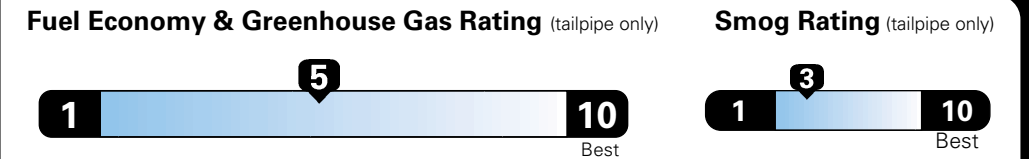

MANUFACTURER'S SUGGESTED RETAIL PRICE OF THIS MODEL INCLUDING DEALER PREPARATION

Base Price: \$21,945

JEOP RENEGADE LATITUDE 4X2
Exterior Color: Jetset Blue Exterior Paint
Interior Color: Black / Ski Gray Interior Color
Interior: Premium Cloth Bucket Seats
Engine: 2.4-Liter I4 MultiAir® Engine
Transmission: 9-Speed 948TE Automatic Transmission
STANDARD EQUIPMENT (UNLESS REPLACED BY OPTIONAL EQUIPMENT)
 FUNCTIONAL/SAFETY FEATURES

Fuel Economy and Environment

**Flexible Fuel Vehicle
 Gasoline-Ethanol (E85)**

**You spend
 \$500**
 in fuel costs
 over 5 years
 compared to the
 average new vehicle.

**Annual fuel cost
 \$1,450**

Actual results will vary for many reasons, including driving conditions and how you drive and maintain your vehicle. The average new vehicle gets 27 MPG and cost \$6,750 to fuel over 5 years. Cost estimates are based on 15,000 miles per year at \$2.40 per gallon. This is a dual fueled automobile. MPGe is miles per gasoline gallon equivalent. Vehicle emissions are a significant cause of climate change and smog.