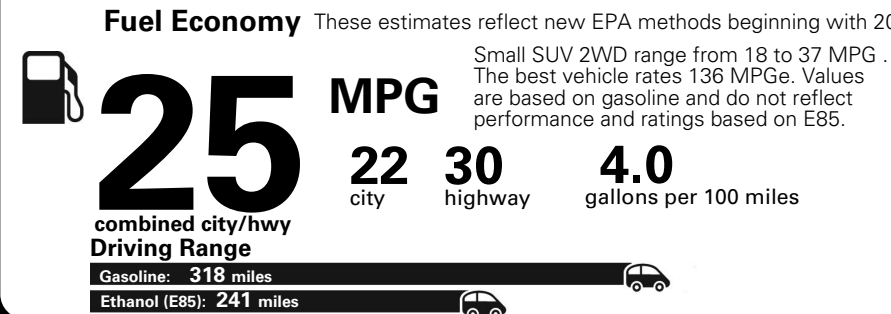

MANUFACTURER'S SUGGESTED RETAIL PRICE OF THIS MODEL INCLUDING DEALER PREPARATION

Base Price: \$21,945

JEOP RENEGADE LATITUDE 4X2
Exterior Color: Jetset Blue Exterior Paint
Interior Color: Black / Ski Gray Interior Color
Interior: Premium Cloth Bucket Seats
Engine: 2.4-Liter I4 MultiAir® Engine
Transmission: 9-Speed 948TE Automatic Transmission
STANDARD EQUIPMENT (UNLESS REPLACED BY OPTIONAL EQUIPMENT)
 FUNCTIONAL/SAFETY FEATURES

Fuel Economy and Environment

**Flexible Fuel Vehicle
 Gasoline-Ethanol (E85)**

**You spend
 \$500**
 in fuel costs
 over 5 years
 compared to the
 average new vehicle.

**Annual fuel cost
 \$1,450**

Actual results will vary for many reasons, including driving conditions and how you drive and maintain your vehicle. The average new vehicle gets 27 MPG and cost \$6,750 to fuel over 5 years. Cost estimates are based on 15,000 miles per year at \$2.40 per gallon. This is a dual fueled automobile. MPGe is miles per gasoline gallon equivalent. Vehicle emissions are a significant cause of climate change and smog.