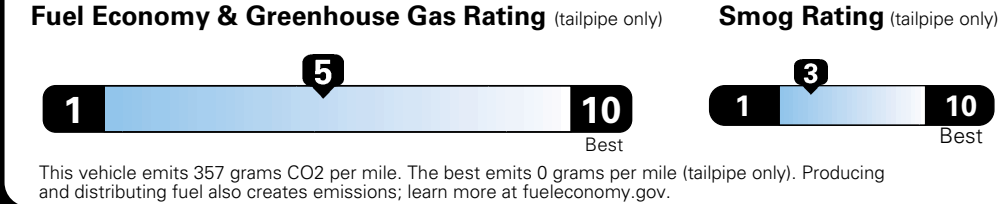

MANUFACTURER'S SUGGESTED RETAIL PRICE OF THIS MODEL INCLUDING DEALER PREPARATION

Base Price: \$22,095

JEOP RENEGADE LATITUDE 4X2
Exterior Color: Colorado Red Exterior Paint
Interior Color: Black Interior Colors
Interior: Premium Cloth Bucket Seats
Engine: 2.4-Liter I4 MultiAir® Engine
Transmission: 9-Speed 948TE Automatic Transmission

For more information visit: www.jeep.com
 or call 1-877-IAM-JEEP

FCA US LLC

Fuel Economy and Environment

**Flexible Fuel Vehicle
 Gasoline-Ethanol (E85)**

**You spend
 \$500**
 in fuel costs
 over 5 years
 compared to the
 average new vehicle.

**Annual fuel cost
 \$1,450**

Actual results will vary for many reasons, including driving conditions and how you drive and maintain your vehicle. The average new vehicle gets 27 MPG and cost \$6,750 to fuel over 5 years. Cost estimates are based on 15,000 miles per year at \$2.40 per gallon. This is a dual fueled automobile. MPGe is miles per gasoline gallon equivalent. Vehicle emissions are a significant cause of climate change and smog.