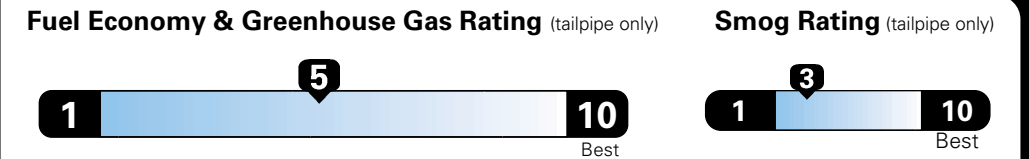

MANUFACTURER'S SUGGESTED RETAIL PRICE OF THIS MODEL INCLUDING DEALER PREPARATION

Base Price: \$22,095

JEOP RENEGADE LATITUDE 4X2
Exterior Color: Black Exterior Paint
Interior Color: Black Interior Colors
Interior: Deluxe Cloth High-Back Bucket Seats
Engine: 2.4-Liter I4 MultiAir® Engine
Transmission: 9-Speed 948TE Automatic Transmission

Fuel Economy and Environment

**Flexible Fuel Vehicle
 Gasoline-Ethanol (E85)**

**You spend
 \$500
 in fuel costs
 over 5 years
 compared to the
 average new vehicle.**

**Annual fuel cost
 \$1,450**

Actual results will vary for many reasons, including driving conditions and how you drive and maintain your vehicle. The average new vehicle gets 27 MPG and cost \$6,750 to fuel over 5 years. Cost estimates are based on 15,000 miles per year at \$2.40 per gallon. This is a dual fueled automobile. MPGe is miles per gasoline gallon equivalent. Vehicle emissions are a significant cause of climate change and smog.