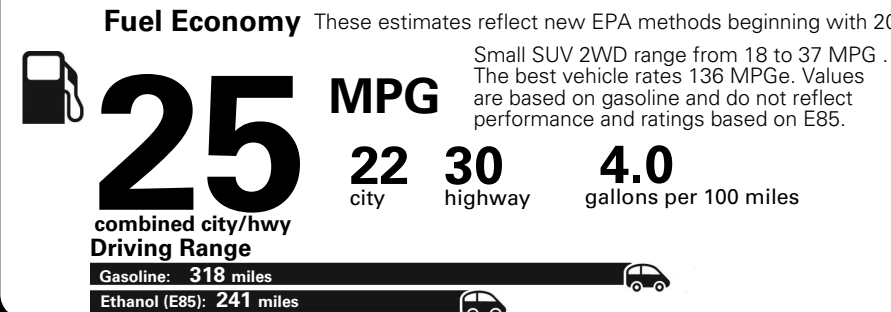

MANUFACTURER'S SUGGESTED RETAIL PRICE OF THIS MODEL INCLUDING DEALER PREPARATION

Base Price: \$22,095

JEOP RENEGADE LATITUDE 4X2
Exterior Color: Black Exterior Paint
Interior Color: Black Interior Colors
Interior: Deluxe Cloth High-Back Bucket Seats
Engine: 2.4-Liter I4 MultiAir® Engine
Transmission: 9-Speed 948TE Automatic Transmission

Fuel Economy and Environment

**Flexible Fuel Vehicle
 Gasoline-Ethanol (E85)**

**You spend
 \$500
 in fuel costs
 over 5 years
 compared to the
 average new vehicle.**

**Annual fuel cost
 \$1,450**

Actual results will vary for many reasons, including driving conditions and how you drive and maintain your vehicle. The average new vehicle gets 27 MPG and cost \$6,750 to fuel over 5 years. Cost estimates are based on 15,000 miles per year at \$2.40 per gallon. This is a dual fueled automobile. MPGe is miles per gasoline gallon equivalent. Vehicle emissions are a significant cause of climate change and smog.