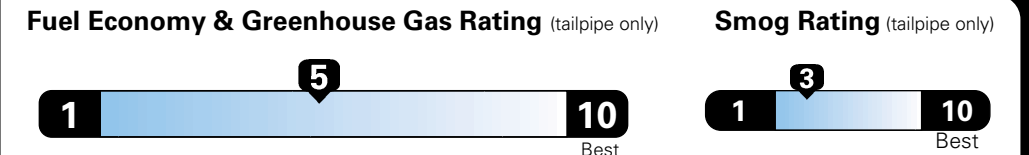

MANUFACTURER'S SUGGESTED RETAIL PRICE OF THIS MODEL INCLUDING DEALER PREPARATION

**Base Price: \$22,095**

**JEOP RENEGADE LATITUDE 4X2**  
**Exterior Color:** Glacier Metallic Exterior Paint  
**Interior Color:** Black Interior Colors  
**Interior:** Premium Cloth Bucket Seats  
**Engine:** 2.4-Liter I4 MultiAir® Engine  
**Transmission:** 9-Speed 948TE Automatic Transmission  
**STANDARD EQUIPMENT** (UNLESS REPLACED BY OPTIONAL EQUIPMENT)  
 FUNCTIONAL/SAFETY FEATURES

## Fuel Economy and Environment

**Flexible Fuel Vehicle  
 Gasoline-Ethanol (E85)**

**You spend  
 \$500  
 in fuel costs  
 over 5 years  
 compared to the  
 average new vehicle.**

**Annual fuel cost  
 \$1,450**

Actual results will vary for many reasons, including driving conditions and how you drive and maintain your vehicle. The average new vehicle gets 27 MPG and cost \$6,750 to fuel over 5 years. Cost estimates are based on 15,000 miles per year at \$2.40 per gallon. This is a dual fueled automobile. MPGe is miles per gasoline gallon equivalent. Vehicle emissions are a significant cause of climate change and smog.