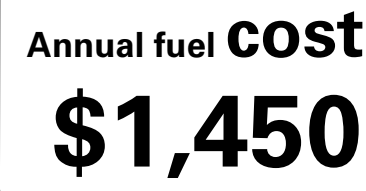

**Base Price: \$22,095**

**JEOP RENEGADE LATITUDE 4X2**  
**Exterior Color:** Glacier Metallic Exterior Paint  
**Interior Color:** Black Interior Colors  
**Interior:** Premium Cloth Bucket Seats  
**Engine:** 2.4-Liter I4 MultiAir® Engine  
**Transmission:** 9-Speed 948TE Automatic Transmission

## Fuel Economy and Environment

**Flexible Fuel Vehicle  
 Gasoline-Ethanol (E85)**

**You spend  
 \$500  
 in fuel costs  
 over 5 years  
 compared to the  
 average new vehicle.**

Actual results will vary for many reasons, including driving conditions and how you drive and maintain your vehicle. The average new vehicle gets 27 MPG and cost \$6,750 to fuel over 5 years. Cost estimates are based on 15,000 miles per year at \$2.40 per gallon. This is a dual fueled automobile. MPGe is miles per gasoline gallon equivalent. Vehicle emissions are a significant cause of climate change and smog.