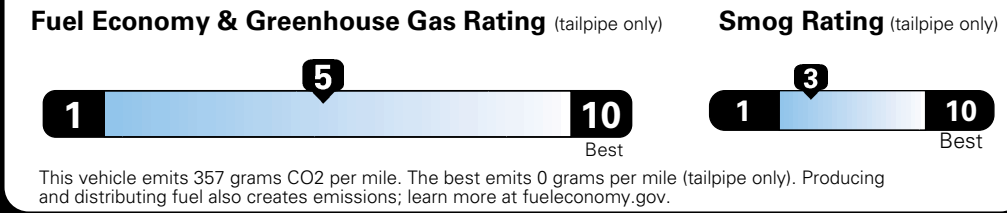

## Fuel Economy and Environment

**Flexible Fuel Vehicle  
 Gasoline-Ethanol (E85)**

**You spend  
 \$500  
 in fuel costs  
 over 5 years  
 compared to the  
 average new vehicle.**

Actual results will vary for many reasons, including driving conditions and how you drive and maintain your vehicle. The average new vehicle gets 27 MPG and cost \$6,750 to fuel over 5 years. Cost estimates are based on 15,000 miles per year at \$2.40 per gallon. This is a dual fueled automobile. MPGe is miles per gasoline gallon equivalent. Vehicle emissions are a significant cause of climate change and smog.