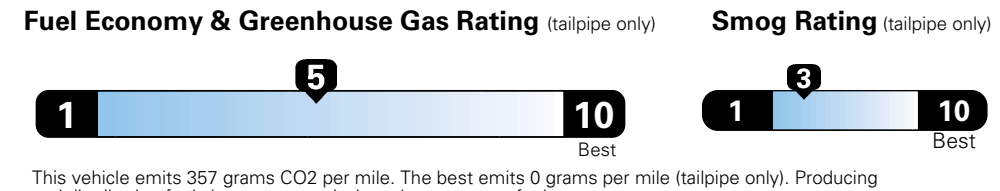

MANUFACTURER'S SUGGESTED RETAIL PRICE OF THIS MODEL INCLUDING DEALER PREPARATION

Base Price: \$22,095

JEOP RENEGADE LATITUDE 4X2
Exterior Color: Jetset Blue Exterior Paint
Interior Color: Black Interior Colors
Interior: Premium Cloth Bucket Seats
Engine: 2.4-Liter I4 MultiAir® Engine
Transmission: 9-Speed 948TE Automatic Transmission

For more information visit: www.jeep.com
 or call 1-877-IAM-JEEP

FCA US LLC

Fuel Economy and Environment

**E85 Flexible Fuel Vehicle
 Gasoline-Ethanol (E85)**

You spend \$500
 in fuel costs over 5 years compared to the average new vehicle.

Actual results will vary for many reasons, including driving conditions and how you drive and maintain your vehicle. The average new vehicle gets 27 MPG and cost \$6,750 to fuel over 5 years. Cost estimates are based on 15,000 miles per year at \$2.40 per gallon. This is a dual fueled automobile. MPGe is miles per gasoline gallon equivalent. Vehicle emissions are a significant cause of climate change and smog.