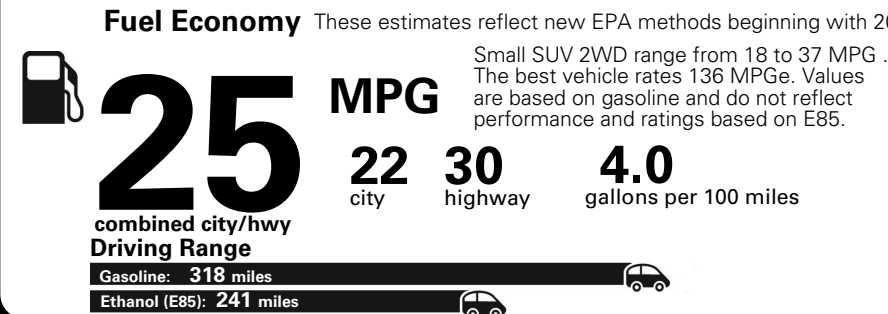

MANUFACTURER'S SUGGESTED RETAIL PRICE OF THIS MODEL INCLUDING DEALER PREPARATION

Base Price: \$22,095

JEOP RENEGADE LATITUDE 4X2
Exterior Color: Jetset Blue Exterior Paint
Interior Color: Black Interior Colors
Interior: Premium Cloth Bucket Seats
Engine: 2.4-Liter I4 MultiAir® Engine
Transmission: 9-Speed 948TE Automatic Transmission

For more information visit: www.jeep.com
 or call 1-877-IAM-JEEP

FCA US LLC

Fuel Economy and Environment

**E85 Flexible Fuel Vehicle
 Gasoline-Ethanol (E85)**

You spend \$500
 in fuel costs over 5 years compared to the average new vehicle.

Actual results will vary for many reasons, including driving conditions and how you drive and maintain your vehicle. The average new vehicle gets 27 MPG and cost \$6,750 to fuel over 5 years. Cost estimates are based on 15,000 miles per year at \$2.40 per gallon. This is a dual fueled automobile. MPGe is miles per gasoline gallon equivalent. Vehicle emissions are a significant cause of climate change and smog.