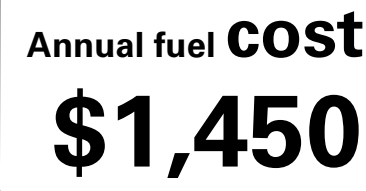

MANUFACTURER'S SUGGESTED RETAIL PRICE OF THIS MODEL INCLUDING DEALER PREPARATION

Base Price: \$22,095

JEOP RENEGADE LATITUDE 4X2
Exterior Color: Jetset Blue Exterior Paint
Interior Color: Black Interior Colors
Interior: Premium Cloth Bucket Seats
Engine: 2.4-Liter I4 MultiAir® Engine
Transmission: 9-Speed 948TE Automatic Transmission

For more information visit: www.jeep.com
 or call 1-877-IAM-JEEP

FCA US LLC

Fuel Economy and Environment

**E85 Flexible Fuel Vehicle
 Gasoline-Ethanol (E85)**

You spend \$500
 in fuel costs over 5 years compared to the average new vehicle.

Actual results will vary for many reasons, including driving conditions and how you drive and maintain your vehicle. The average new vehicle gets 27 MPG and cost \$6,750 to fuel over 5 years. Cost estimates are based on 15,000 miles per year at \$2.40 per gallon. This is a dual fueled automobile. MPGe is miles per gasoline gallon equivalent. Vehicle emissions are a significant cause of climate change and smog.