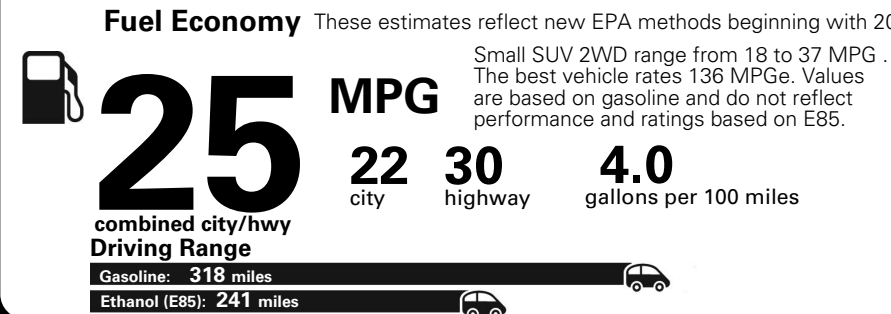

EXTERIOR FEATURES
16-Inch x 6.5-Inch Aluminum Wheels
215/65R16 All Season Tires
Black Side Roof Rails
Power Heated Mirrors
Tire Service Kit (No Compact Spare)
Automatic Headlamps
Cornering Front Fog Lamps
OPTIONAL EQUIPMENT (May Replace Standard Equipment)
Customer Preferred Package 27J $1,530
2.4-Liter I4 MultiAir® Engine
17-Inch x 7.0-Inch Aluminum Wheels
215/60R17 BSW All Season Touring Tires
Flex Fuel Vehicle
Federal Emissions
Destination Charge $1,495

TOTAL PRICE: * $25,120

WARRANTY COVERAGE
5-year or 60,000-mile Powertrain Limited Warranty.
3-year or 36,000-mile Basic Limited Warranty.
Ask Dealer for a copy of the limited warranties or see your owner's manual for details.

**5 YEAR / 60,000 MILE
POWERTRAIN WARRANTY**

Assembly Point/Port of Entry: JACKSONVILLE, FLORIDA U.S.A. S.L. SHIP TO: SOLD TO:
VIN: ZAC-CJABB0JP-J26348 L4-VON: 8998 1003

THIS LABEL IS ADDED TO THIS VEHICLE TO COMPLY WITH FEDERAL LAW. THE LABEL CANNOT BE REMOVED OR ALTERED PRIOR TO DELIVERY TO THE ULTIMATE PURCHASER.

* STATE AND/OR LOCAL TAXES IF ANY, LICENSE AND TITLE FEES AND DEALER SUPPLIED AND INSTALLED OPTIONS AND ACCESSORIES ARE NOT INCLUDED IN THIS PRICE. DISCOUNT, IF ANY, IS BASED ON PRICE OF OPTIONS IF PURCHASED SEPARATELY.

For more information visit: www.jeep.com
or call 1-877-IAM-JEEP

FCA US LLC

Fuel Economy and Environment

**E85 Flexible Fuel Vehicle
Gasoline-Ethanol (E85)**

**You spend
$500**
in fuel costs
over 5 years
compared to the
average new vehicle.

**Annual fuel cost
$1,450**