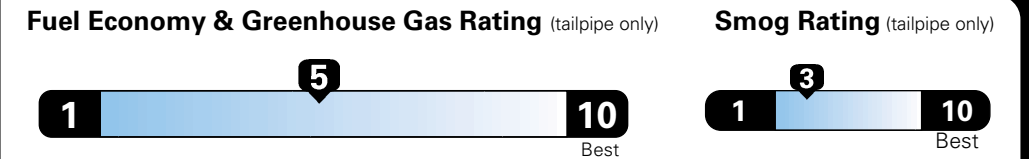

## Fuel Economy and Environment

**E85 Flexible Fuel Vehicle  
 Gasoline-Ethanol (E85)**

**You spend  
 \$500**  
 in fuel costs  
 over 5 years  
 compared to the  
 average new vehicle.

**Annual fuel cost  
 \$1,450**