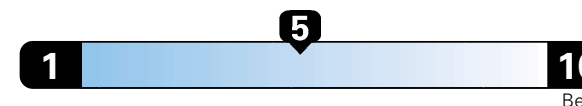

**You spend
$500**
in fuel costs
over 5 years
compared to the
average new vehicle.

**Annual fuel cost
$1,450**

Fuel Economy & Greenhouse Gas Rating (tailpipe only)