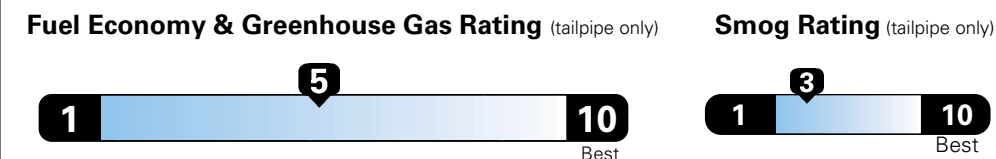

MANUFACTURER'S SUGGESTED RETAIL PRICE OF THIS MODEL INCLUDING DEALER PREPARATION

Base Price: \$22,095

JEOP RENEGADE LATITUDE 4X2
Exterior Color: Granite Crystal Metallic Clear-Coat Exterior Paint
Interior Color: Black Interior Colors
Interior: Premium Cloth Bucket Seats
Engine: 2.4-Liter I4 MultiAir[®] Engine
Transmission: 9-Speed 948TE Automatic Transmission

For more information visit: www.jeep.com
 or call 1-877-IAM-JEEP

FCA US LLC

Fuel Economy and Environment

**E85 Flexible Fuel Vehicle
Gasoline-Ethanol (E85)**

You spend \$500
 in fuel costs over 5 years compared to the average new vehicle.

Annual fuel cost \$1,450

Actual results will vary for many reasons, including driving conditions and how you drive and maintain your vehicle. The average new vehicle gets 27 MPG and cost \$6,750 to fuel over 5 years. Cost estimates are based on 15,000 miles per year at \$2.40 per gallon. This is a dual fueled automobile. MPGe is miles per gasoline gallon equivalent. Vehicle emissions are a significant cause of climate change and smog.