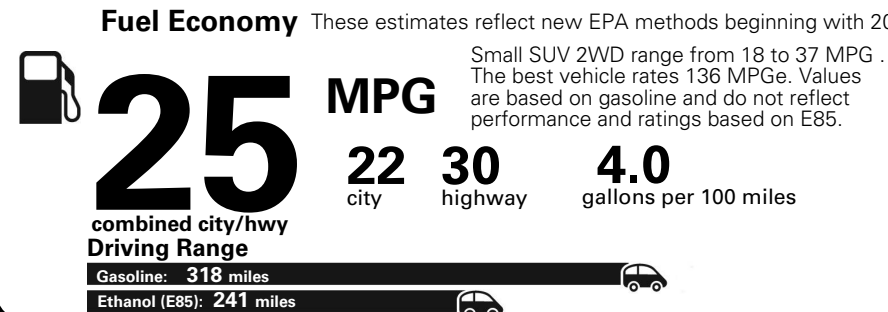

MANUFACTURER'S SUGGESTED RETAIL PRICE OF THIS MODEL INCLUDING DEALER PREPARATION

Base Price: \$22,095

JEEP RENEGADE LATITUDE 4X2
Exterior Color: Omaha Orange Exterior Paint
Interior Color: Black / Ski Gray Interior Color
Interior: Premium Cloth Bucket Seats
Engine: 2.4-Liter I4 MultiAir® Engine
Transmission: 9-Speed 948TE Automatic Transmission
STANDARD EQUIPMENT (UNLESS REPLACED BY OPTIONAL EQUIPMENT)
 FUNCTIONAL/SAFETY FEATURES

Fuel Economy and Environment

**Flexible Fuel Vehicle
 Gasoline-Ethanol (E85)**

You spend \$500
 in fuel costs over 5 years compared to the average new vehicle.

Annual fuel cost \$1,450

Actual results will vary for many reasons, including driving conditions and how you drive and maintain your vehicle. The average new vehicle gets 27 MPG and cost \$6,750 to fuel over 5 years. Cost estimates are based on 15,000 miles per year at \$2.40 per gallon. This is a dual fueled automobile. MPGe is miles per gasoline gallon equivalent. Vehicle emissions are a significant cause of climate change and smog.