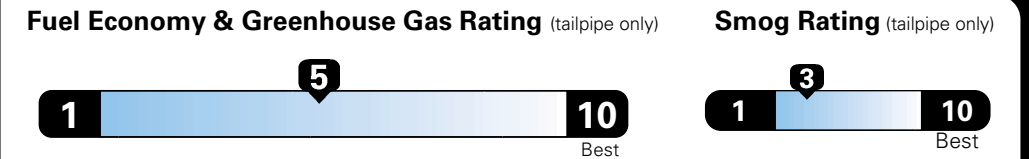

MANUFACTURER'S SUGGESTED RETAIL PRICE OF THIS MODEL INCLUDING DEALER PREPARATION

Base Price: \$22,095

JEEP RENEGADE LATITUDE 4X2
Exterior Color: Omaha Orange Exterior Paint
Interior Color: Black / Ski Gray Interior Color
Interior: Premium Cloth Bucket Seats
Engine: 2.4-Liter I4 MultiAir® Engine
Transmission: 9-Speed 948TE Automatic Transmission
STANDARD EQUIPMENT (UNLESS REPLACED BY OPTIONAL EQUIPMENT)
 FUNCTIONAL/SAFETY FEATURES

Fuel Economy and Environment

**Flexible Fuel Vehicle
 Gasoline-Ethanol (E85)**

You spend \$500
 in fuel costs over 5 years compared to the average new vehicle.

Annual fuel cost \$1,450

Actual results will vary for many reasons, including driving conditions and how you drive and maintain your vehicle. The average new vehicle gets 27 MPG and cost \$6,750 to fuel over 5 years. Cost estimates are based on 15,000 miles per year at \$2.40 per gallon. This is a dual fueled automobile. MPGe is miles per gasoline gallon equivalent. Vehicle emissions are a significant cause of climate change and smog.