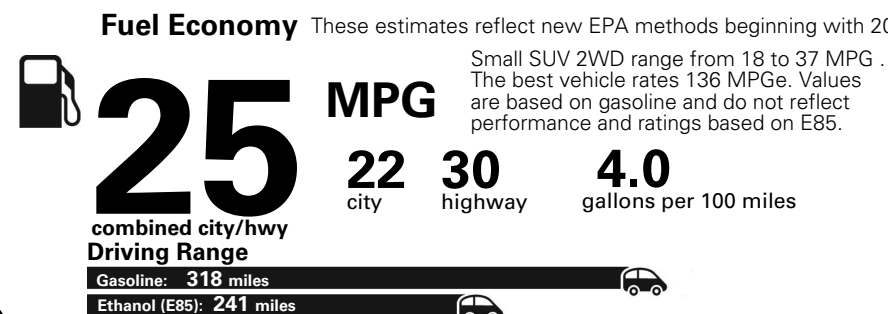

EXTERIOR FEATURES
16-Inch x 6.5-Inch Aluminum Wheels
215/65R16 All Season Tires
Black Side Roof Rails
Power Heated Mirrors
Tire Service Kit (No Compact Spare)
Automatic Headlamps
Cornering Front Fog Lamps
OPTIONAL EQUIPMENT (May Replace Standard Equipment)
Customer Preferred Package 27J $1,530
2.4-Liter I4 MultiAir® Engine
17-Inch x 7.0-Inch Aluminum Wheels
215/60R17 BSW All Season Touring Tires
Flex Fuel Vehicle
Federal Emissions
Destination Charge $1,495

TOTAL PRICE: * $25,120

WARRANTY COVERAGE
5-year or 60,000-mile Powertrain Limited Warranty.
3-year or 36,000-mile Basic Limited Warranty.
Ask Dealer for a copy of the limited warranties or see your owner's manual for details.

**5 YEAR / 60,000 MILE
POWERTRAIN WARRANTY**

Assembly Point/Port of Entry: JACKSONVILLE, FLORIDA U.S.A. S.L. SHIP TO: SOLD TO:
VIN: ZAC-CJABB0JP-J40024 L4-VON: 7024 1105

THIS LABEL IS ADDED TO THIS VEHICLE TO COMPLY WITH FEDERAL LAW. THE LABEL CANNOT BE REMOVED OR ALTERED PRIOR TO DELIVERY TO THE ULTIMATE PURCHASER.

* STATE AND/OR LOCAL TAXES IF ANY, LICENSE AND TITLE FEES AND DEALER SUPPLIED AND INSTALLED OPTIONS AND ACCESSORIES ARE NOT INCLUDED IN THIS PRICE. DISCOUNT, IF ANY, IS BASED ON PRICE OF OPTIONS IF PURCHASED SEPARATELY.

For more information visit: www.jeep.com
or call 1-877-IAM-JEEP

FCA US LLC

Fuel Economy and Environment

**E85 Flexible Fuel Vehicle
Gasoline-Ethanol (E85)**

You spend $500
in fuel costs over 5 years compared to the average new vehicle.

Annual fuel cost $1,450