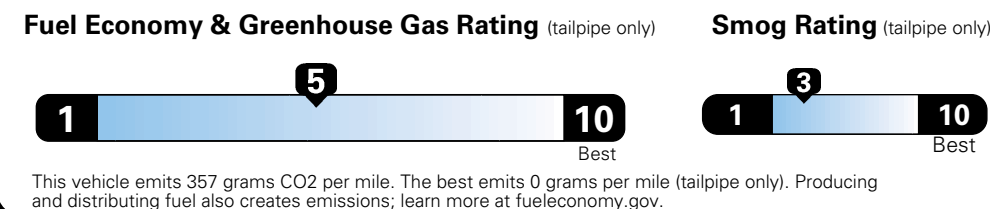

MANUFACTURER'S SUGGESTED RETAIL PRICE OF THIS MODEL INCLUDING DEALER PREPARATION

**Base Price: \$22,095**

**JEOP RENEGADE LATITUDE 4X2**  
**Exterior Color:** Alpine White Exterior Paint  
**Interior Color:** Black Interior Colors  
**Interior:** Premium Cloth Bucket Seats  
**Engine:** 2.4-Liter I4 MultiAir<sup>®</sup> Engine  
**Transmission:** 9-Speed 948TE Automatic Transmission  
**STANDARD EQUIPMENT** (UNLESS REPLACED BY OPTIONAL EQUIPMENT)

## Fuel Economy and Environment

**E85 Flexible Fuel Vehicle  
 Gasoline-Ethanol (E85)**

**You spend \$500**  
 in fuel costs over 5 years compared to the average new vehicle.

**Annual fuel cost \$1,450**

Actual results will vary for many reasons, including driving conditions and how you drive and maintain your vehicle. The average new vehicle gets 27 MPG and cost \$6,750 to fuel over 5 years. Cost estimates are based on 15,000 miles per year at \$2.40 per gallon. This is a dual fueled automobile. MPGe is miles per gasoline gallon equivalent. Vehicle emissions are a significant cause of climate change and smog.