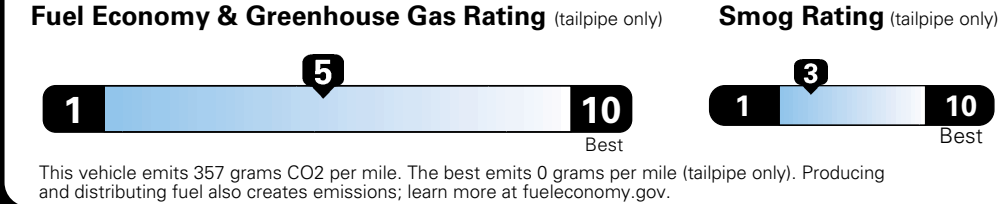

MANUFACTURER'S SUGGESTED RETAIL PRICE OF THIS MODEL INCLUDING DEALER PREPARATION

Base Price: \$22,095

JEOP RENEGADE LATITUDE 4X2
Exterior Color: Glacier Metallic Exterior Paint
Interior Color: Black Interior Colors
Interior: Premium Cloth Bucket Seats
Engine: 2.4-Liter I4 MultiAir[®] Engine
Transmission: 9-Speed 948TE Automatic Transmission

For more information visit: www.jeep.com
 or call 1-877-IAM-JEEP

FCA US LLC

Fuel Economy and Environment

**E85 Flexible Fuel Vehicle
 Gasoline-Ethanol (E85)**

**You spend
 \$500**
 in fuel costs
 over 5 years
 compared to the
 average new vehicle.

**Annual fuel cost
 \$1,450**

Actual results will vary for many reasons, including driving conditions and how you drive and maintain your vehicle. The average new vehicle gets 27 MPG and cost \$6,750 to fuel over 5 years. Cost estimates are based on 15,000 miles per year at \$2.40 per gallon. This is a dual fueled automobile. MPGe is miles per gasoline gallon equivalent. Vehicle emissions are a significant cause of climate change and smog.