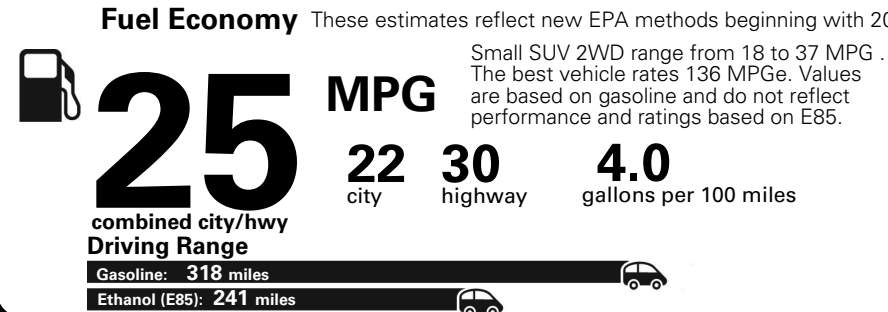

TOTAL PRICE: * $25,515

WARRANTY COVERAGE
5-year or 60,000-mile Powertrain Limited Warranty.
3-year or 36,000-mile Basic Limited Warranty.
Ask Dealer for a copy of the limited warranties or see your owner's manual for details.

**5 YEAR / 60,000 MILE
POWERTRAIN WARRANTY**

Assembly Point/Port of Entry: HOUSTON, TEXAS, U.S.A. S.L. SHIP TO: SOLD TO:
VIN: ZAC-CJABB0JP-J40525 L4-VON: 2043 1203

THIS LABEL IS ADDED TO THIS VEHICLE TO COMPLY WITH FEDERAL LAW. THE LABEL CANNOT BE REMOVED OR ALTERED PRIOR TO DELIVERY TO THE ULTIMATE PURCHASER.

* STATE AND/OR LOCAL TAXES IF ANY, LICENSE AND TITLE FEES AND DEALER SUPPLIED AND INSTALLED OPTIONS AND ACCESSORIES ARE NOT INCLUDED IN THIS PRICE. DISCOUNT, IF ANY, IS BASED ON PRICE OF OPTIONS IF PURCHASED SEPARATELY.

For more information visit: www.jeep.com
or call 1-877-IAM-JEEP

FCA US LLC

Fuel Economy and Environment

**Flexible Fuel Vehicle
Gasoline-Ethanol (E85)**

**You spend
$500
in fuel costs
over 5 years**
compared to the average new vehicle.

**Annual fuel cost
$1,450**