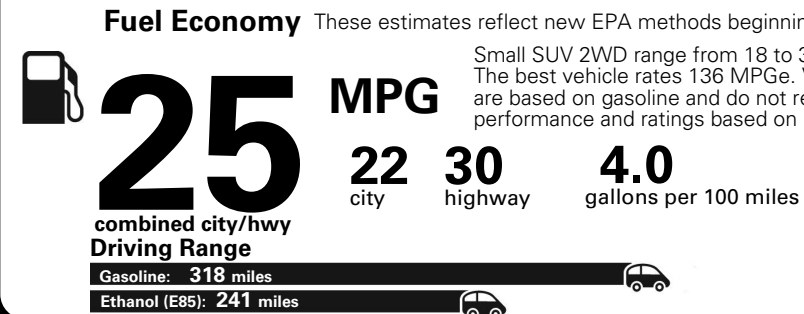

TOTAL PRICE: * $25,515

WARRANTY COVERAGE
5-year or 60,000-mile Powertrain Limited Warranty.
3-year or 36,000-mile Basic Limited Warranty.
Ask Dealer for a copy of the limited warranties or see your owner's manual for details.

**5 YEAR / 60,000 MILE
POWERTRAIN WARRANTY**

Assembly Point/Port of Entry: JACKSONVILLE,FLORIDA U.S.A. S.L. SHIP TO: SOLD TO:
VIN: ZAC-CJABB0JP-J40640 L4-VON: 4450 1123

THIS LABEL IS ADDED TO THIS VEHICLE TO COMPLY WITH FEDERAL LAW. THE LABEL CANNOT BE REMOVED OR ALTERED PRIOR TO DELIVERY TO THE ULTIMATE PURCHASER.

* STATE AND/OR LOCAL TAXES IF ANY, LICENSE AND TITLE FEES AND DEALER SUPPLIED AND INSTALLED OPTIONS AND ACCESSORIES ARE NOT INCLUDED IN THIS PRICE. DISCOUNT, IF ANY, IS BASED ON PRICE OF OPTIONS IF PURCHASED SEPARATELY.

For more information visit: www.jeep.com
or call 1-877-IAM-JEEP

FCA US LLC

Fuel Economy and Environment

**Flexible Fuel Vehicle
Gasoline-Ethanol (E85)**