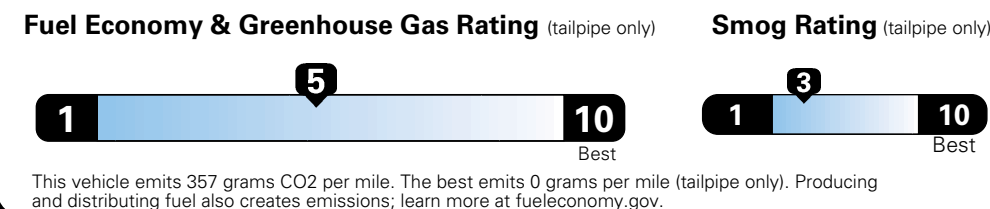

MANUFACTURER'S SUGGESTED RETAIL PRICE OF THIS MODEL INCLUDING DEALER PREPARATION

Base Price: \$22,095

JEOP RENEGADE LATITUDE 4X2
Exterior Color: Black Exterior Paint
Interior Color: Black Interior Colors
Interior: Premium Cloth Bucket Seats
Engine: 2.4-Liter I4 MultiAir® Engine
Transmission: 9-Speed 948TE Automatic Transmission

For more information visit: www.jeep.com
 or call 1-877-IAM-JEEP

FCA US LLC

Fuel Economy and Environment

**Flexible Fuel Vehicle
 Gasoline-Ethanol (E85)**

**You spend
 \$500**
 in fuel costs
 over 5 years
 compared to the
 average new vehicle.

**Annual fuel cost
 \$1,450**

Actual results will vary for many reasons, including driving conditions and how you drive and maintain your vehicle. The average new vehicle gets 27 MPG and cost \$6,750 to fuel over 5 years. Cost estimates are based on 15,000 miles per year at \$2.40 per gallon. This is a dual fueled automobile. MPGe is miles per gasoline gallon equivalent. Vehicle emissions are a significant cause of climate change and smog.