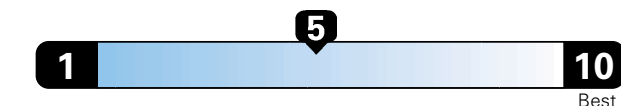

4.0 gallons per 100 miles

You spend

\$500

in fuel costs
over 5 years
compared to the
average new vehicle.

Annual fuel cost

\$1,450

Fuel Economy & Greenhouse Gas Rating (tailpipe only)

This vehicle emits 357 grams CO2 per mile. The best emits 0 grams per mile (tailpipe only). Producing and distributing fuel also creates emissions; learn more at fuel economy.gov.