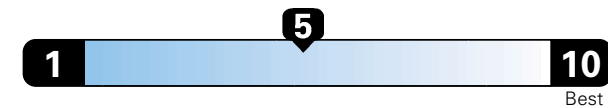

This vehicle emits 357 grams CO2 per mile. The best emits 0 grams per mile (tailpipe only). Producing and distributing fuel also creates emissions; learn more at fuel economy.gov.

Actual results will vary for many reasons, including driving conditions and how you drive and maintain your vehicle. The average new vehicle gets 27 MPG and cost $6,750 to fuel over 5 years. Cost estimates are based on 15,000 miles per year at $2.40 per gallon. MPGe is miles per gasoline gallon equivalent. Vehicle emissions are a significant cause of climate change and smog.

fuel economy.gov

Calculate personalized estimates and compare vehicles