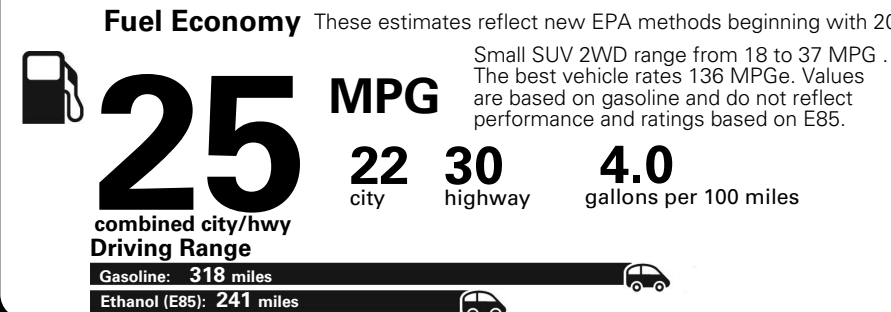

MANUFACTURER'S SUGGESTED RETAIL PRICE OF THIS MODEL INCLUDING DEALER PREPARATION

Base Price: \$22,095

JEOP RENEGADE LATITUDE 4X2
Exterior Color: Jetset Blue Exterior Paint
Interior Color: Black Interior Colors
Interior: Premium Cloth Bucket Seats
Engine: 2.4-Liter I4 MultiAir® Engine
Transmission: 9-Speed 948TE Automatic Transmission

For more information visit: www.jeep.com
 or call 1-877-IAM-JEEP

FCA US LLC

Fuel Economy and Environment

**Flexible Fuel Vehicle
 Gasoline-Ethanol (E85)**

You spend \$500
 in fuel costs over 5 years compared to the average new vehicle.