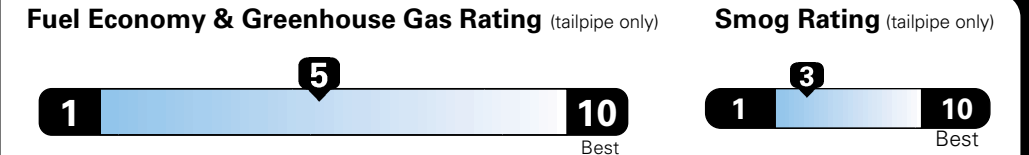

This vehicle emits 357 grams CO2 per mile. The best emits 0 grams per mile (tailpipe only). Producing and distributing fuel also creates emissions; learn more at fuelconomy.gov.

Actual results will vary for many reasons, including driving conditions and how you drive and maintain your vehicle. The average new vehicle gets 27 MPG and cost $6,750 to fuel over 5 years. Cost estimates are based on 15,000 miles per year at $2.40 per gallon. This is a dual fueled automobile. MPGe is miles per gasoline gallon equivalent. Vehicle emissions are a significant cause of climate change and smog.

fuelconomy.gov

Calculate personalized estimates and compare vehicles

GOVERNMENT 5-STAR SAFETY RATINGS

Overall Vehicle Score	Not Rated	
Based on the combined ratings of frontal, side, and rollover. Should ONLY be compared to other vehicles of similar size and weight.		
Frontal Crash	Driver Passenger	★★★★★
Based on the risk of injury in a frontal impact. Should ONLY be compared to other vehicles of similar size and weight.		
Side Crash	Front seat Rear seat	Not Rated Not Rated
Based on the risk of injury in a side impact.		
Rollover	★★★★★	
Based on the risk of rollover in a single-vehicle crash.		

Star ratings range from 1 to 5 stars (★★★★★) with 5 being the highest. Source: National Highway Traffic Safety Administration (NHTSA) www.safercar.gov or 1-888-327-4236

The safety ratings above are based on Federal Government tests of particular vehicles equipped with certain features and options. The performance of this vehicle may differ.

PARTS CONTENT INFORMATION

FOR VEHICLES IN THIS CARLINE:
U.S./CANADIAN PARTS CONTENT: 22%
MAJOR SOURCES OF FOREIGN PARTS CONTENT:
ITALY : 62%
NOTE: PARTS CONTENT DOES NOT INCLUDE FINAL ASSEMBLY, DISTRIBUTION, OR OTHER NON-PARTS COSTS.
FOR THIS VEHICLE:
FINAL ASSEMBLY POINT:
MELFI, ITALY
COUNTRY OF ORIGIN:
ENGINE: UNITED STATES
TRANSMISSION: UNITED STATES

VEHICLE PROTECTION
A PRODUCT OF FCA US LLC

Ask for Mopar Vehicle Protection for your vehicle. We Built It. We Back It.