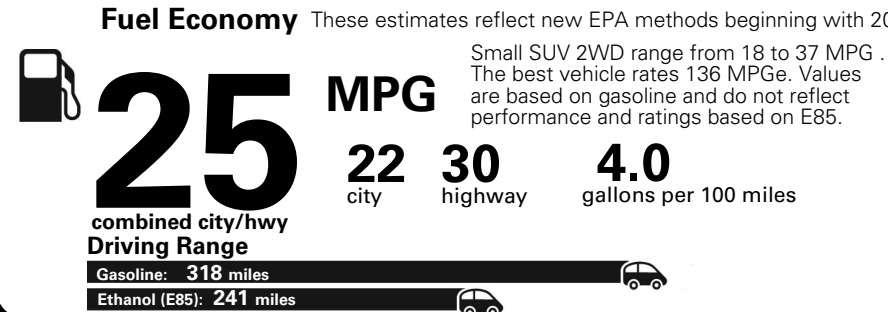

EXTERIOR FEATURES
16-Inch x 6.5-Inch Aluminum Wheels
215/65R16 All Season Tires
Black Side Roof Rails
Power Heated Mirrors
Tire Service Kit (No Compact Spare)
Automatic Headlamps
Cornering Front Fog Lamps

OPTIONAL EQUIPMENT (May Replace Standard Equipment)
Customer Preferred Package 27J $1,530
2.4-Liter I4 MultiAir® Engine

17-Inch x 7.0-Inch Aluminum Wheels
215/60R17 BSW All Season Touring Tires
Flex Fuel Vehicle
Federal Emissions
99606B

Destination Charge $1,495

TOTAL PRICE: * $25,120

WARRANTY COVERAGE
5-year or 60,000-mile Powertrain Limited Warranty.
3-year or 36,000-mile Basic Limited Warranty.
Ask Dealer for a copy of the limited warranties or see your owner's manual for details.

**5 YEAR / 60,000 MILE
POWERTRAIN WARRANTY**

Assembly Point/Port of Entry: JACKSONVILLE, FLORIDA U.S.A. S.L. SHIP TO: SOLD TO:
VIN: ZAC-CJABB0JP-J60385 L4-VON: 5525 1212

THIS LABEL IS ADDED TO THIS VEHICLE TO COMPLY WITH FEDERAL LAW. THE LABEL CANNOT BE REMOVED OR ALTERED PRIOR TO DELIVERY TO THE ULTIMATE PURCHASER.

* STATE AND/OR LOCAL TAXES IF ANY, LICENSE AND TITLE FEES AND DEALER SUPPLIED AND INSTALLED OPTIONS AND ACCESSORIES ARE NOT INCLUDED IN THIS PRICE. DISCOUNT, IF ANY, IS BASED ON PRICE OF OPTIONS IF PURCHASED SEPARATELY.

For more information visit: www.jeep.com
or call 1-877-IAM-JEEP

FCA US LLC

Fuel Economy and Environment

**E85 Flexible Fuel Vehicle
Gasoline-Ethanol (E85)**