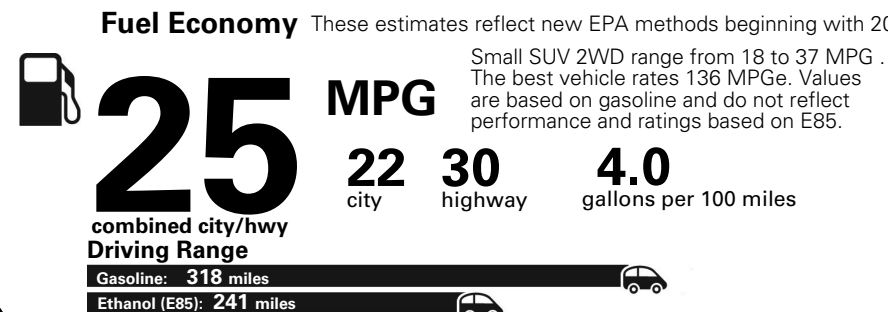

For more information visit: www.jeep.com
or call 1-877-IAM-JEEP

FCA US LLC

Fuel Economy and Environment

E85 Flexible Fuel Vehicle
Gasoline-Ethanol (E85)

You spend
\$500
in fuel costs
over 5 years
compared to the
average new vehicle.