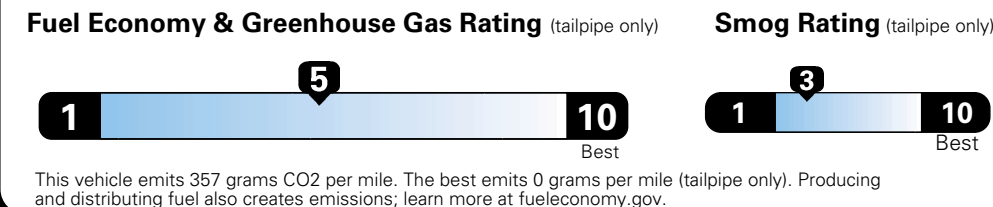

For more information visit: www.jeep.com
or call 1-877-IAM-JEEP

FCA US LLC

Fuel Economy and Environment

E85 Flexible Fuel Vehicle
Gasoline-Ethanol (E85)

You spend
\$500
in fuel costs
over 5 years
compared to the
average new vehicle.

Annual fuel cost
\$1,450

Actual results will vary for many reasons, including driving conditions and how you drive and maintain your vehicle. The average new vehicle gets 27 MPG and cost \$6,750 to fuel over 5 years. Cost estimates are based on 15,000 miles per year at \$2.40 per gallon. This is a dual fueled automobile. MPGe is miles per gasoline gallon equivalent. Vehicle emissions are a significant cause of climate change and smog.