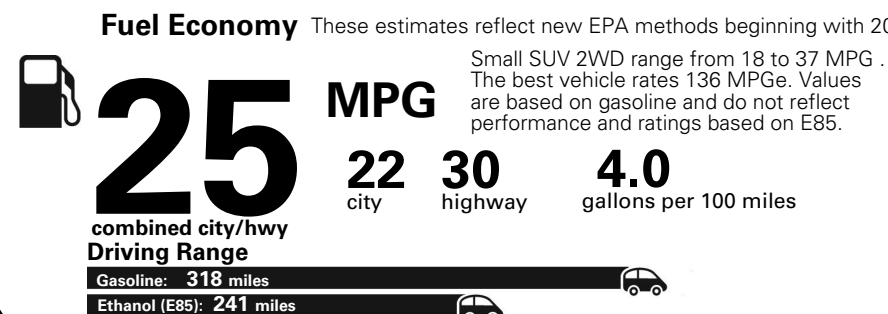

MANUFACTURER'S SUGGESTED RETAIL PRICE OF THIS MODEL INCLUDING DEALER PREPARATION

Base Price: \$22,095

JEOP RENEGADE LATITUDE 4X2
Exterior Color: Colorado Red Exterior Paint
Interior Color: Black Interior Colors
Interior: Premium Cloth Bucket Seats
Engine: 2.4-Liter I4 MultiAir® Engine
Transmission: 9-Speed 948TE Automatic Transmission

For more information visit: www.jeep.com
 or call 1-877-IAM-JEEP

FCA US LLC

Fuel Economy and Environment

**E85 Flexible Fuel Vehicle
 Gasoline-Ethanol (E85)**

You spend \$500
 in fuel costs over 5 years compared to the average new vehicle.