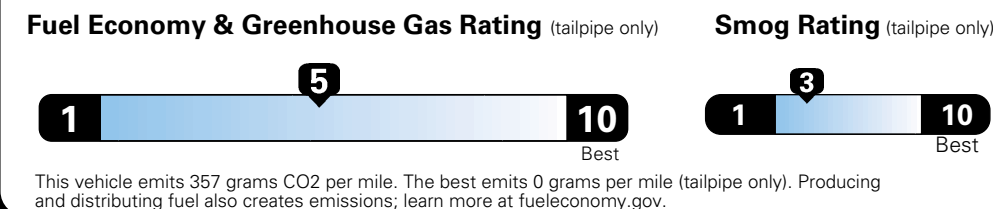

MANUFACTURER'S SUGGESTED RETAIL PRICE OF THIS MODEL INCLUDING DEALER PREPARATION

Base Price: \$22,095

JEOP RENEGADE LATITUDE 4X2
Exterior Color: Colorado Red Exterior Paint
Interior Color: Black Interior Colors
Interior: Premium Cloth Bucket Seats
Engine: 2.4-Liter I4 MultiAir® Engine
Transmission: 9-Speed 948TE Automatic Transmission

For more information visit: www.jeep.com
 or call 1-877-IAM-JEEP

FCA US LLC

Fuel Economy and Environment

**E85 Flexible Fuel Vehicle
 Gasoline-Ethanol (E85)**

You spend \$500
 in fuel costs over 5 years compared to the average new vehicle.

Annual fuel cost \$1,450

Actual results will vary for many reasons, including driving conditions and how you drive and maintain your vehicle. The average new vehicle gets 27 MPG and cost \$6,750 to fuel over 5 years. Cost estimates are based on 15,000 miles per year at \$2.40 per gallon. This is a dual fueled automobile. MPGe is miles per gasoline gallon equivalent. Vehicle emissions are a significant cause of climate change and smog.