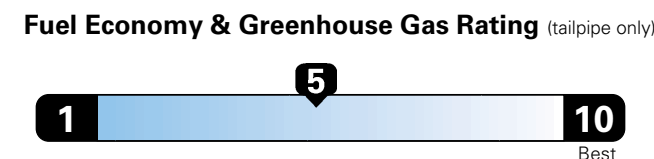

## Fuel Economy and Environment

Gasoline Vehicle

**Fuel Economy** These estimates reflect new EPA methods beginning with 2017 models.

**25 MPG** combined city/hwy  
 22 city 30 highway  
 4.0 gallons per 100 miles

Small SUV 2WD range from 18 to 37 MPG .  
 The best vehicle rates 136 MPGe.

**You spend \$500**  
 in fuel costs  
 over 5 years  
 compared to the  
 average new vehicle.

**Annual fuel cost**  
**\$1,450**