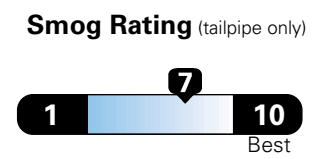

This vehicle emits 357 grams CO2 per mile. The best emits 0 grams per mile (tailpipe only). Producing and distributing fuel also creates emissions; learn more at fuel economy.gov.

Actual results will vary for many reasons, including driving conditions and how you drive and maintain your vehicle. The average new vehicle gets 27 MPG and cost $6,750 to fuel over 5 years. Cost estimates are based on 15,000 miles per year at $2.40 per gallon. MPGe is miles per gasoline gallon equivalent. Vehicle emissions are a significant cause of climate change and smog.

fuel economy.gov

Calculate personalized estimates and compare vehicles