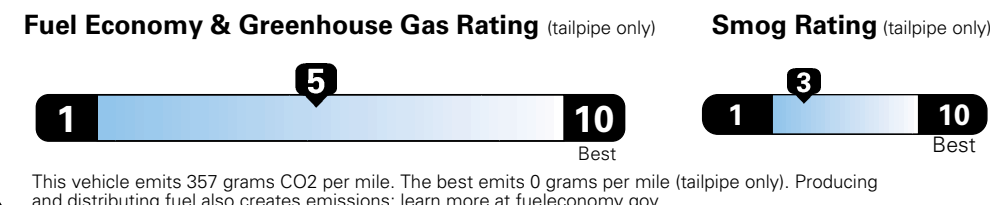

MANUFACTURER'S SUGGESTED RETAIL PRICE OF THIS MODEL INCLUDING DEALER PREPARATION

Base Price: \$22,095

JEOP RENEGADE LATITUDE 4X2
Exterior Color: Black Exterior Paint
Interior Color: Black Interior Colors
Interior: Premium Cloth Bucket Seats
Engine: 2.4-Liter I4 MultiAir® Engine
Transmission: 9-Speed 948TE Automatic Transmission

For more information visit: www.jeep.com
 or call 1-877-IAM-JEEP

FCA US LLC

Fuel Economy and Environment

**Flexible Fuel Vehicle
 Gasoline-Ethanol (E85)**

**You spend
 \$500**
 in fuel costs
 over 5 years
 compared to the
 average new vehicle.

**Annual fuel cost
 \$1,450**

Actual results will vary for many reasons, including driving conditions and how you drive and maintain your vehicle. The average new vehicle gets 27 MPG and cost \$6,750 to fuel over 5 years. Cost estimates are based on 15,000 miles per year at \$2.40 per gallon. This is a dual fueled automobile. MPGe is miles per gasoline gallon equivalent. Vehicle emissions are a significant cause of climate change and smog.