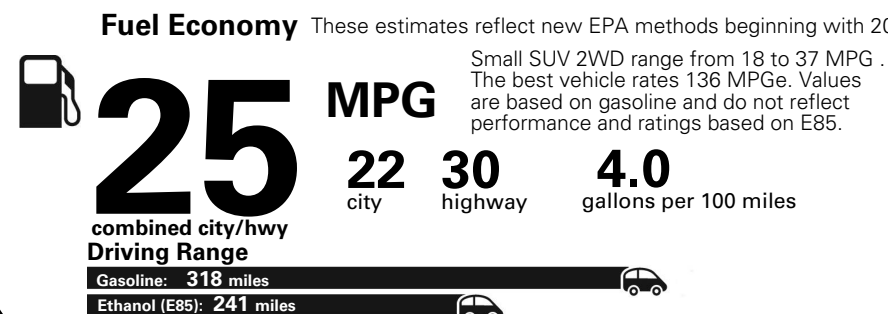

MANUFACTURER'S SUGGESTED RETAIL PRICE OF THIS MODEL INCLUDING DEALER PREPARATION

Base Price: \$22,095

JEOP RENEGADE LATITUDE 4X2
Exterior Color: Black Exterior Paint
Interior Color: Black Interior Colors
Interior: Premium Cloth Bucket Seats
Engine: 2.4-Liter I4 MultiAir® Engine
Transmission: 9-Speed 948TE Automatic Transmission

For more information visit: www.jeep.com
 or call 1-877-IAM-JEEP

FCA US LLC

Fuel Economy and Environment

**Flexible Fuel Vehicle
 Gasoline-Ethanol (E85)**

**You spend
 \$500**
 in fuel costs
 over 5 years
 compared to the
 average new vehicle.