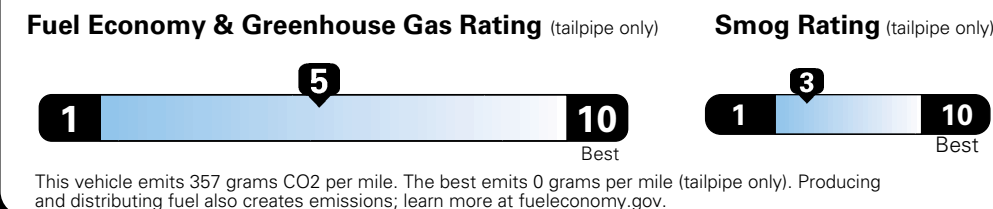

## Fuel Economy and Environment

**E85 Flexible Fuel Vehicle  
 Gasoline-Ethanol (E85)**

**You spend \$500**  
 in fuel costs over 5 years compared to the average new vehicle.

**Annual fuel cost \$1,450**