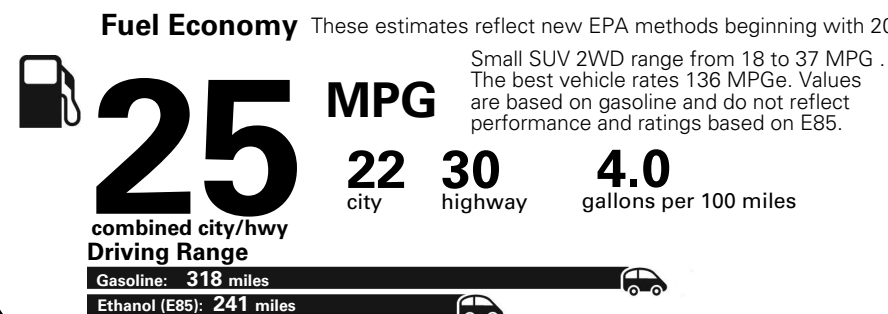

MANUFACTURER'S SUGGESTED RETAIL PRICE OF THIS MODEL INCLUDING DEALER PREPARATION

Base Price: \$21,845

JEOP RENEGADE LATITUDE 4X2
Exterior Color: Black Exterior Paint
Interior Color: Black / Ski Gray Interior Color
Interior: Premium Cloth Bucket Seats
Engine: 2.4-Liter I4 MultiAir® Engine
Transmission: 9-Speed 948TE Automatic Transmission

For more information visit: www.jeep.com
 or call 1-877-IAM-JEEP

FCA US LLC

Fuel Economy and Environment

**Flexible Fuel Vehicle
 Gasoline-Ethanol (E85)**

**You spend
 \$500**
 in fuel costs
 over 5 years
 compared to the
 average new vehicle.