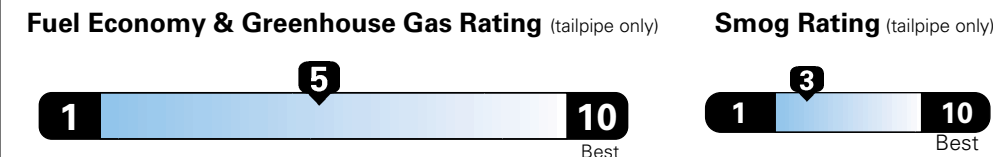

MANUFACTURER'S SUGGESTED RETAIL PRICE OF THIS MODEL INCLUDING DEALER PREPARATION

Base Price: \$21,845

JEOP RENEGADE LATITUDE 4X2
Exterior Color: Black Exterior Paint
Interior Color: Black / Ski Gray Interior Color
Interior: Premium Cloth Bucket Seats
Engine: 2.4-Liter I4 MultiAir® Engine
Transmission: 9-Speed 948TE Automatic Transmission

For more information visit: www.jeep.com
 or call 1-877-IAM-JEEP

FCA US LLC

Fuel Economy and Environment

**Flexible Fuel Vehicle
 Gasoline-Ethanol (E85)**

**You spend
 \$500**
 in fuel costs
 over 5 years
 compared to the
 average new vehicle.

**Annual fuel cost
 \$1,450**

Actual results will vary for many reasons, including driving conditions and how you drive and maintain your vehicle. The average new vehicle gets 27 MPG and cost \$6,750 to fuel over 5 years. Cost estimates are based on 15,000 miles per year at \$2.40 per gallon. This is a dual fueled automobile. MPGe is miles per gasoline gallon equivalent. Vehicle emissions are a significant cause of climate change and smog.