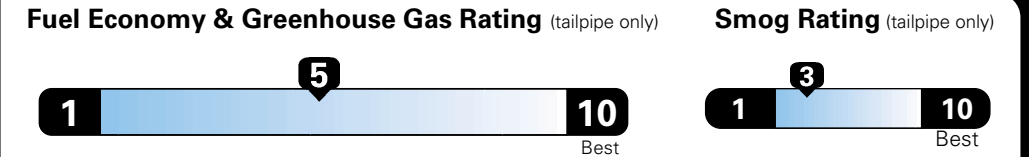

MANUFACTURER'S SUGGESTED RETAIL PRICE OF THIS MODEL INCLUDING DEALER PREPARATION

Base Price: \$21,845

JEOP RENEGADE LATITUDE 4X2
Exterior Color: Anvil Exterior Paint
Interior Color: Black Interior Colors
Interior: Premium Cloth Bucket Seats
Engine: 2.4-Liter I4 MultiAir® Engine
Transmission: 9-Speed 948TE Automatic Transmission
STANDARD EQUIPMENT (UNLESS REPLACED BY OPTIONAL EQUIPMENT)

Fuel Economy and Environment

**Flexible Fuel Vehicle
 Gasoline-Ethanol (E85)**

**You spend
 \$500
 in fuel costs
 over 5 years
 compared to the
 average new vehicle.**

**Annual fuel cost
 \$1,450**

Actual results will vary for many reasons, including driving conditions and how you drive and maintain your vehicle. The average new vehicle gets 27 MPG and cost \$6,750 to fuel over 5 years. Cost estimates are based on 15,000 miles per year at \$2.40 per gallon. This is a dual fueled automobile. MPGe is miles per gasoline gallon equivalent. Vehicle emissions are a significant cause of climate change and smog.