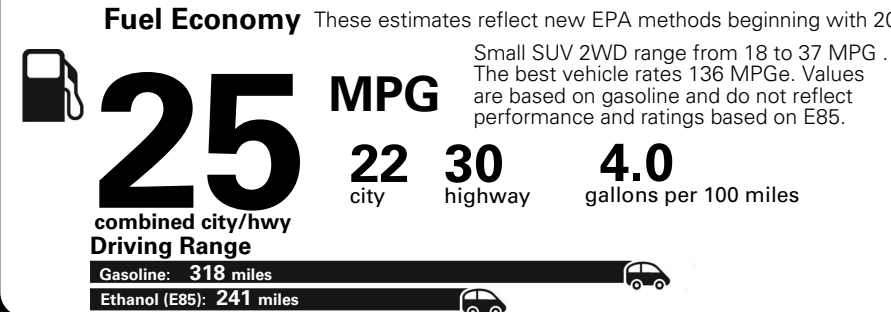

MANUFACTURER'S SUGGESTED RETAIL PRICE OF THIS MODEL INCLUDING DEALER PREPARATION

Base Price: \$21,845

JEOP RENEGADE LATITUDE 4X2
Exterior Color: Anvil Exterior Paint
Interior Color: Black Interior Colors
Interior: Premium Cloth Bucket Seats
Engine: 2.4-Liter I4 MultiAir® Engine
Transmission: 9-Speed 948TE Automatic Transmission
STANDARD EQUIPMENT (UNLESS REPLACED BY OPTIONAL EQUIPMENT)

**5 YEAR / 60,000 MILE
 POWERTRAIN WARRANTY**

Assembly Point/Port of Entry: JACKSONVILLE, FLORIDA U.S.A. S.L. SHIP TO: SOLD TO:
 VIN: ZAC-CJABB1JP-G99116 L4-VON: 6259 0312

THIS LABEL IS ADDED TO THIS VEHICLE TO COMPLY WITH FEDERAL LAW. THE LABEL CANNOT BE REMOVED OR ALTERED PRIOR TO DELIVERY TO THE ULTIMATE PURCHASER.

Fuel Economy and Environment

**Flexible Fuel Vehicle
 Gasoline-Ethanol (E85)**

**You spend
 \$500
 in fuel costs
 over 5 years
 compared to the
 average new vehicle.**

**Annual fuel cost
 \$1,450**

Actual results will vary for many reasons, including driving conditions and how you drive and maintain your vehicle. The average new vehicle gets 27 MPG and cost \$6,750 to fuel over 5 years. Cost estimates are based on 15,000 miles per year at \$2.40 per gallon. This is a dual fueled automobile. MPGe is miles per gasoline gallon equivalent. Vehicle emissions are a significant cause of climate change and smog.