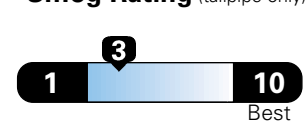

Smog Rating (tailpipe only)

This vehicle emits 357 grams CO2 per mile. The best emits 0 grams per mile (tailpipe only). Producing and distributing fuel also creates emissions; learn more at fuelconomy.gov.

Actual results will vary for many reasons, including driving conditions and how you drive and maintain your vehicle. The average new vehicle gets 27 MPG and cost $6,750 to fuel over 5 years. Cost estimates are based on 15,000 miles per year at $2.40 per gallon. This is a dual fueled automobile. MPGe is miles per gasoline gallon equivalent. Vehicle emissions are a significant cause of climate change and smog.

fuelconomy.gov

Calculate personalized estimates and compare vehicles