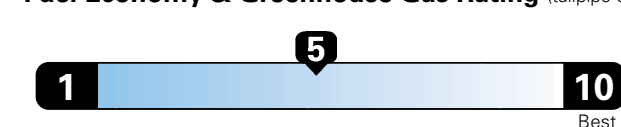

2018 MODEL YEAR

Jeep RENEGADE LATITUDE FWD

For more information visit: www.jeep.com
or call 1-877-IAM-JEEP

FCA US LLC

THIS VEHICLE IS MANUFACTURED TO MEET SPECIFIC UNITED STATES REQUIREMENTS. THIS VEHICLE IS NOT MANUFACTURED FOR SALE OR REGISTRATION OUTSIDE OF THE UNITED STATES.

MANUFACTURER'S SUGGESTED RETAIL PRICE OF THIS MODEL INCLUDING DEALER PREPARATION

Base Price: $21,845

JEEP RENEGADE LATITUDE 4X2

Exterior Color: Omaha Orange Exterior Paint

Interior Color: Black Interior Colors

Interior: Premium Cloth Bucket Seats

Engine: 2.4-Liter I4 MultiAir® Engine

Transmission: 9-Speed 948TE Automatic Transmission

STANDARD EQUIPMENT (UNLESS REPLACED BY OPTIONAL EQUIPMENT)

FUNCTIONAL/SAFETY FEATURES

- Advanced Multistage Front Airbags
- Supplemental Side-Curtain Front and Rear Airbags
- Supplemental Front Seat-Mounted Side Airbags
- ParkView® Rear Back Up Camera
- Keyless Go Push Button Start
- Anti-Lock 4-Wheel Disc Brakes
- Electric Park Brake
- Electronic Stability Control
- Electronic Roll Mitigation
- All Speed Traction Control
- Speed Control
- Electric Power Steering
- Capless Fuel Fill
- Daytime Running Lamp System
- Hill Start Assist
- Tire Pressure Monitoring Display
- Rear Window Wiper / Washer
- Variable Intermittent Windshield Wipers

INTERIOR FEATURES