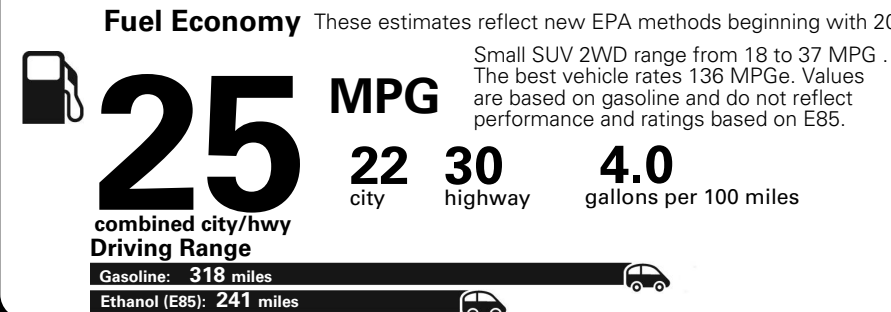

MANUFACTURER'S SUGGESTED RETAIL PRICE OF THIS MODEL INCLUDING DEALER PREPARATION

Base Price: \$21,845

JEOP RENEGADE LATITUDE 4X2
Exterior Color: Black Exterior Paint
Interior Color: Black Interior Colors
Interior: Premium Cloth Bucket Seats
Engine: 2.4-Liter I4 MultiAir® Engine
Transmission: 9-Speed 948TE Automatic Transmission

Fuel Economy and Environment

**Flexible Fuel Vehicle
 Gasoline-Ethanol (E85)**

**You spend
 \$500
 in fuel costs
 over 5 years
 compared to the
 average new vehicle.**

**Annual fuel cost
 \$1,450**

Fuel Economy & Greenhouse Gas Rating (tailpipe only)