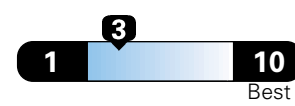

Gasoline: 318 miles
Ethanol (E85): 241 miles

You spend \$500
in fuel costs over 5 years compared to the average new vehicle.

Annual fuel cost \$1,450

Fuel Economy & Greenhouse Gas Rating (tailpipe only)

Smog Rating (tailpipe only)