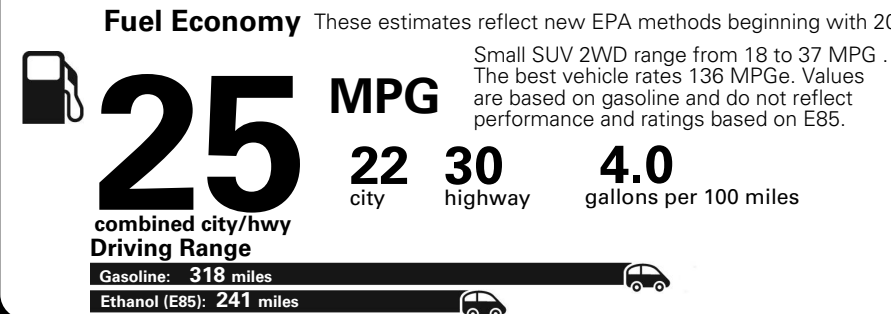

MANUFACTURER'S SUGGESTED RETAIL PRICE OF THIS MODEL INCLUDING DEALER PREPARATION

Base Price: \$21,945

JEOP RENEGADE LATITUDE 4X2
Exterior Color: Colorado Red Exterior Paint
Interior Color: Black Interior Colors
Interior: Premium Cloth Bucket Seats
Engine: 2.4-Liter I4 MultiAir® Engine
Transmission: 9-Speed 948TE Automatic Transmission
STANDARD EQUIPMENT (UNLESS REPLACED BY OPTIONAL EQUIPMENT)
 FUNCTIONAL/SAFETY FEATURES

Fuel Economy and Environment

**Flexible Fuel Vehicle
 Gasoline-Ethanol (E85)**

**You spend
 \$500
 in fuel costs
 over 5 years
 compared to the
 average new vehicle.**

**Annual fuel cost
 \$1,450**

Actual results will vary for many reasons, including driving conditions and how you drive and maintain your vehicle. The average new vehicle gets 27 MPG and cost \$6,750 to fuel over 5 years. Cost estimates are based on 15,000 miles per year at \$2.40 per gallon. This is a dual fueled automobile. MPGe is miles per gasoline gallon equivalent. Vehicle emissions are a significant cause of climate change and smog.