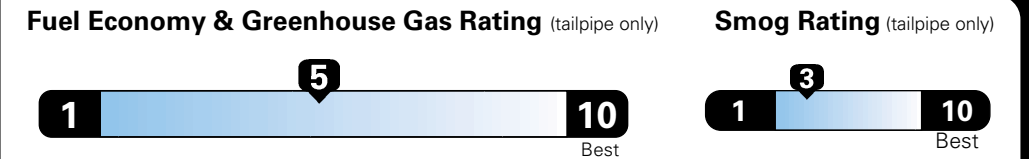

MANUFACTURER'S SUGGESTED RETAIL PRICE OF THIS MODEL INCLUDING DEALER PREPARATION

Base Price: \$21,945

JEOP RENEGADE LATITUDE 4X2
Exterior Color: Colorado Red Exterior Paint
Interior Color: Black Interior Colors
Interior: Premium Cloth Bucket Seats
Engine: 2.4-Liter I4 MultiAir® Engine
Transmission: 9-Speed 948TE Automatic Transmission
STANDARD EQUIPMENT (UNLESS REPLACED BY OPTIONAL EQUIPMENT)
 FUNCTIONAL/SAFETY FEATURES

Fuel Economy and Environment

**Flexible Fuel Vehicle
 Gasoline-Ethanol (E85)**

**You spend
 \$500
 in fuel costs
 over 5 years
 compared to the
 average new vehicle.**

**Annual fuel cost
 \$1,450**

Actual results will vary for many reasons, including driving conditions and how you drive and maintain your vehicle. The average new vehicle gets 27 MPG and cost \$6,750 to fuel over 5 years. Cost estimates are based on 15,000 miles per year at \$2.40 per gallon. This is a dual fueled automobile. MPGe is miles per gasoline gallon equivalent. Vehicle emissions are a significant cause of climate change and smog.