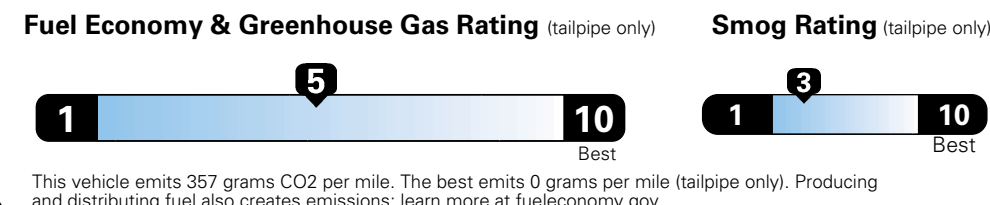

MANUFACTURER'S SUGGESTED RETAIL PRICE OF THIS MODEL INCLUDING DEALER PREPARATION

Base Price: **\$21,945**

**JEOP RENEGADE LATITUDE 4X2**

Exterior Color: Omaha Orange Exterior Paint  
Interior Color: Black / Ski Gray Interior Color  
Interior: Premium Cloth Bucket Seats  
Engine: 2.4-Liter I4 MultiAir® Engine  
Transmission: 9-Speed 948TE Automatic Transmission

## Fuel Economy and Environment

E85 Flexible Fuel Vehicle Gasoline-Ethanol (E85)

**You spend \$500** in fuel costs over 5 years compared to the average new vehicle.

**Annual fuel cost \$1,450**

Actual results will vary for many reasons, including driving conditions and how you drive and maintain your vehicle. The average new vehicle gets 27 MPG and cost \$6,750 to fuel over 5 years. Cost estimates are based on 15,000 miles per year at \$2.40 per gallon. This is a dual fueled automobile. MPGe is miles per gasoline gallon equivalent. Vehicle emissions are a significant cause of climate change and smog.