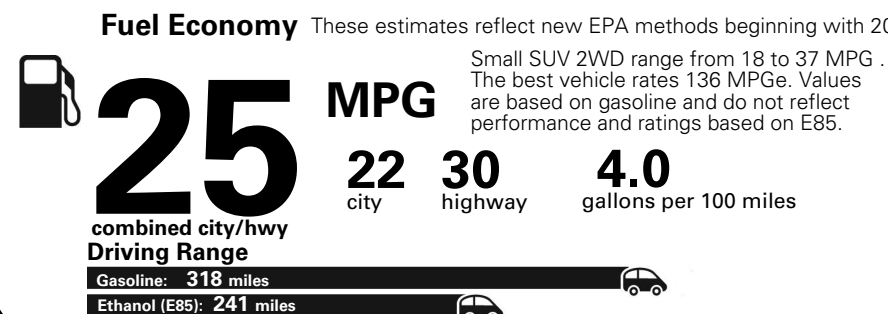

MANUFACTURER'S SUGGESTED RETAIL PRICE OF THIS MODEL INCLUDING DEALER PREPARATION

Base Price: **\$21,945**

**JEOP RENEGADE LATITUDE 4X2**

Exterior Color: Omaha Orange Exterior Paint  
Interior Color: Black / Ski Gray Interior Color  
Interior: Premium Cloth Bucket Seats  
Engine: 2.4-Liter I4 MultiAir® Engine  
Transmission: 9-Speed 948TE Automatic Transmission

## Fuel Economy and Environment

E85 Flexible Fuel Vehicle Gasoline-Ethanol (E85)

**You spend \$500** in fuel costs over 5 years compared to the average new vehicle.

**Annual fuel cost \$1,450**

Actual results will vary for many reasons, including driving conditions and how you drive and maintain your vehicle. The average new vehicle gets 27 MPG and cost \$6,750 to fuel over 5 years. Cost estimates are based on 15,000 miles per year at \$2.40 per gallon. This is a dual fueled automobile. MPGe is miles per gasoline gallon equivalent. Vehicle emissions are a significant cause of climate change and smog.