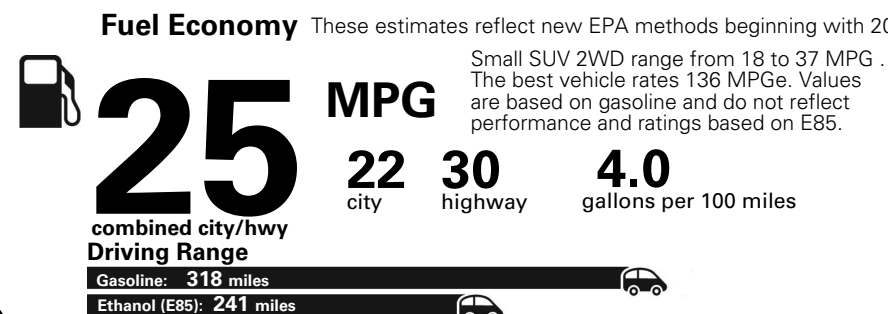

MANUFACTURER'S SUGGESTED RETAIL PRICE OF THIS MODEL INCLUDING DEALER PREPARATION

Base Price: \$21,945

JEOP RENEGADE LATITUDE 4X2
Exterior Color: Granite Crystal Metallic Clear-Coat Exterior Paint
Interior Color: Black Interior Colors
Interior: Deluxe Cloth High-Back Bucket Seats
Engine: 2.4-Liter I4 MultiAir® Engine
Transmission: 9-Speed 948TE Automatic Transmission

**5 YEAR / 60,000 MILE
 POWERTRAIN WARRANTY**

Assembly Point/Port of Entry: JACKSONVILLE, FLORIDA U.S.A. S.L. SHIP TO: SOLD TO:
 VIN: ZAC-CJABB1JP-H53594 L4-VON: 5352 0604

THIS LABEL IS ADDED TO THIS VEHICLE TO COMPLY WITH FEDERAL LAW. THE LABEL CANNOT BE REMOVED OR ALTERED PRIOR TO DELIVERY TO THE ULTIMATE PURCHASER.

Fuel Economy and Environment

**Flexible Fuel Vehicle
 Gasoline-Ethanol (E85)**

You spend \$500
 in fuel costs over 5 years compared to the average new vehicle.

Annual fuel cost \$1,450

This vehicle emits 357 grams CO2 per mile. The best emits 0 grams per mile (tailpipe only). Producing and distributing fuel also creates emissions; learn more at fuelconomy.gov.

Actual results will vary for many reasons, including driving conditions and how you drive and maintain your vehicle. The average new vehicle gets 27 MPG and cost \$6,750 to fuel over 5 years. Cost estimates are based on 15,000 miles per year at \$2.40 per gallon. This is a dual fueled automobile. MPGe is miles per gasoline gallon equivalent. Vehicle emissions are a significant cause of climate change and smog.