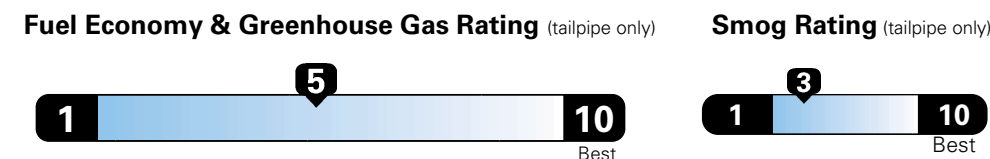

MANUFACTURER'S SUGGESTED RETAIL PRICE OF THIS MODEL INCLUDING DEALER PREPARATION

Base Price: \$21,945

JEOP RENEGADE LATITUDE 4X2
Exterior Color: Granite Crystal Metallic Clear-Coat Exterior Paint
Interior Color: Black Interior Colors
Interior: Deluxe Cloth High-Back Bucket Seats
Engine: 2.4-Liter I4 MultiAir® Engine
Transmission: 9-Speed 948TE Automatic Transmission

Fuel Economy and Environment

**Flexible Fuel Vehicle
 Gasoline-Ethanol (E85)**

You spend \$500
 in fuel costs over 5 years compared to the average new vehicle.

Annual fuel cost \$1,450

This vehicle emits 357 grams CO2 per mile. The best emits 0 grams per mile (tailpipe only). Producing and distributing fuel also creates emissions; learn more at fuelconomy.gov.