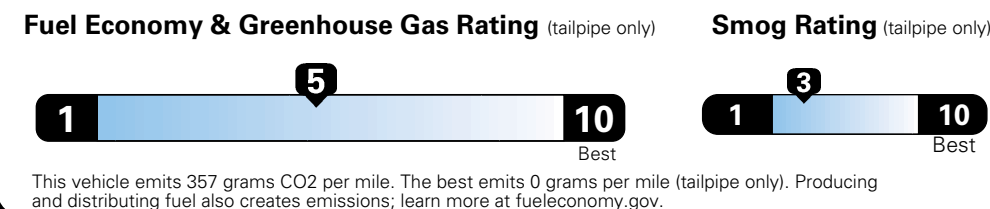

## Fuel Economy and Environment

**Flexible Fuel Vehicle  
 Gasoline-Ethanol (E85)**

**You spend  
 \$500  
 in fuel costs  
 over 5 years  
 compared to the  
 average new vehicle.**

**Annual fuel cost  
 \$1,450**