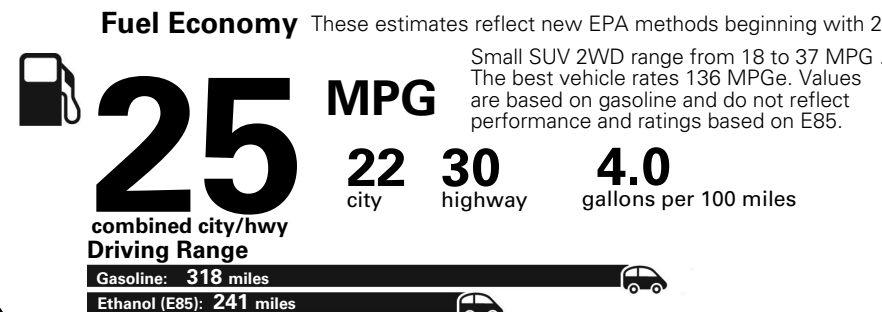

For more information visit: www.jeep.com
 or call 1-877-IAM-JEEP

FCA US LLC

Fuel Economy and Environment

**Flexible Fuel Vehicle
 Gasoline-Ethanol (E85)**

**You spend
 \$500**
 in fuel costs
 over 5 years
 compared to the
 average new vehicle.