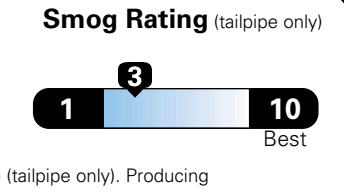

Actual results will vary for many reasons, including driving conditions and how you drive and maintain your vehicle. The average new vehicle gets 27 MPG and cost $6,750 to fuel over 5 years. Cost estimates are based on 15,000 miles per year at $2.40 per gallon. This is a dual fueled automobile. MPGe is miles per gasoline gallon equivalent. Vehicle emissions are a significant cause of climate change and smog.

fuelconomy.gov

Calculate personalized estimates and compare vehicles