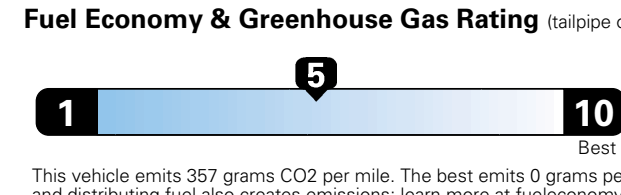

MANUFACTURER'S SUGGESTED RETAIL PRICE OF THIS MODEL INCLUDING DEALER PREPARATION

Base Price: \$21,945

JEEP RENEGADE LATITUDE 4X2
Exterior Color: Solar Yellow Exterior Paint
Interior Color: Black Interior Colors
Interior: Premium Cloth Bucket Seats
Engine: 2.4-Liter I4 MultiAir® Engine
Transmission: 9-Speed 948TE Automatic Transmission

For more information visit: www.jeep.com
 or call 1-877-IAM-JEEP

FCA US LLC

Fuel Economy and Environment

**Flexible Fuel Vehicle
 Gasoline-Ethanol (E85)**

**You spend
 \$500**
 in fuel costs
 over 5 years
 compared to the
 average new vehicle.

**Annual fuel cost
 \$1,450**

Actual results will vary for many reasons, including driving conditions and how you drive and maintain your vehicle. The average new vehicle gets 27 MPG and cost \$6,750 to fuel over 5 years. Cost estimates are based on 15,000 miles per year at \$2.40 per gallon. This is a dual fueled automobile. MPGe is miles per gasoline gallon equivalent. Vehicle emissions are a significant cause of climate change and smog.