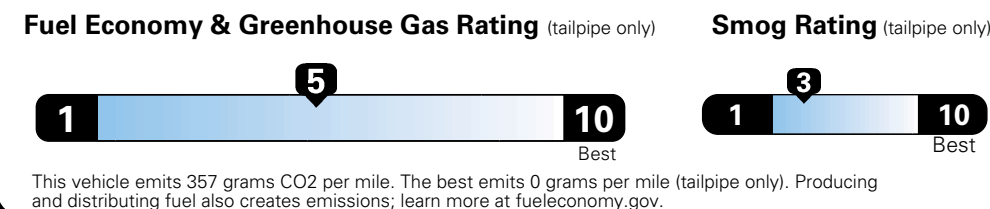

MANUFACTURER'S SUGGESTED RETAIL PRICE OF THIS MODEL INCLUDING DEALER PREPARATION

Base Price: \$21,945

JEOP RENEGADE LATITUDE 4X2
Exterior Color: Granite Crystal Metallic Clear-Coat Exterior Paint
Interior Color: Black Interior Colors
Interior: Premium Cloth Bucket Seats
Engine: 2.4-Liter I4 MultiAir® Engine
Transmission: 9-Speed 948TE Automatic Transmission

For more information visit: www.jeep.com
 or call 1-877-IAM-JEEP

FCA US LLC

Fuel Economy and Environment

**E85 Flexible Fuel Vehicle
 Gasoline-Ethanol (E85)**

You spend \$500
 in fuel costs over 5 years compared to the average new vehicle.

Annual fuel cost \$1,450

Actual results will vary for many reasons, including driving conditions and how you drive and maintain your vehicle. The average new vehicle gets 27 MPG and cost \$6,750 to fuel over 5 years. Cost estimates are based on 15,000 miles per year at \$2.40 per gallon. This is a dual fueled automobile. MPGe is miles per gasoline gallon equivalent. Vehicle emissions are a significant cause of climate change and smog.