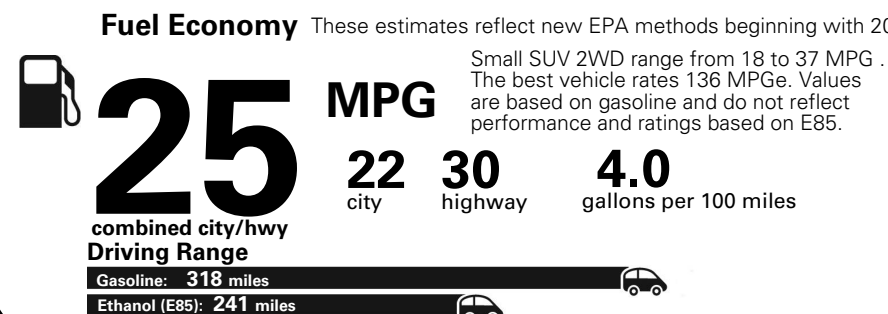

MANUFACTURER'S SUGGESTED RETAIL PRICE OF THIS MODEL INCLUDING DEALER PREPARATION

Base Price: \$21,945

JEOP RENEGADE LATITUDE 4X2
Exterior Color: Granite Crystal Metallic Clear-Coat Exterior Paint
Interior Color: Black Interior Colors
Interior: Premium Cloth Bucket Seats
Engine: 2.4-Liter I4 MultiAir® Engine
Transmission: 9-Speed 948TE Automatic Transmission

For more information visit: www.jeep.com
 or call 1-877-IAM-JEEP

FCA US LLC

Fuel Economy and Environment

**E85 Flexible Fuel Vehicle
 Gasoline-Ethanol (E85)**

You spend \$500
 in fuel costs over 5 years compared to the average new vehicle.