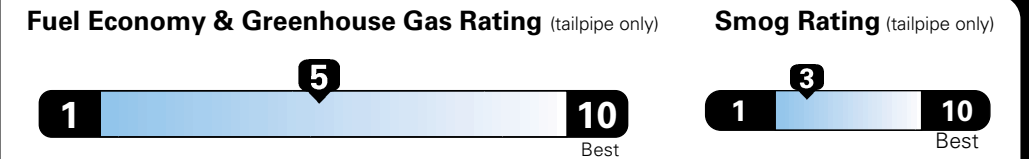

MANUFACTURER'S SUGGESTED RETAIL PRICE OF THIS MODEL INCLUDING DEALER PREPARATION

Base Price: \$21,945

JEEP RENEGADE LATITUDE 4X2
Exterior Color: Alpine White Exterior Paint
Interior Color: Black Interior Colors
Interior: Premium Cloth Bucket Seats
Engine: 2.4-Liter I4 MultiAir® Engine
Transmission: 9-Speed 948TE Automatic Transmission

Fuel Economy and Environment

**Flexible Fuel Vehicle
 Gasoline-Ethanol (E85)**

**You spend
 \$500**
 in fuel costs
 over 5 years
 compared to the
 average new vehicle.

**Annual fuel cost
 \$1,450**

Actual results will vary for many reasons, including driving conditions and how you drive and maintain your vehicle. The average new vehicle gets 27 MPG and cost \$6,750 to fuel over 5 years. Cost estimates are based on 15,000 miles per year at \$2.40 per gallon. This is a dual fueled automobile. MPGe is miles per gasoline gallon equivalent. Vehicle emissions are a significant cause of climate change and smog.