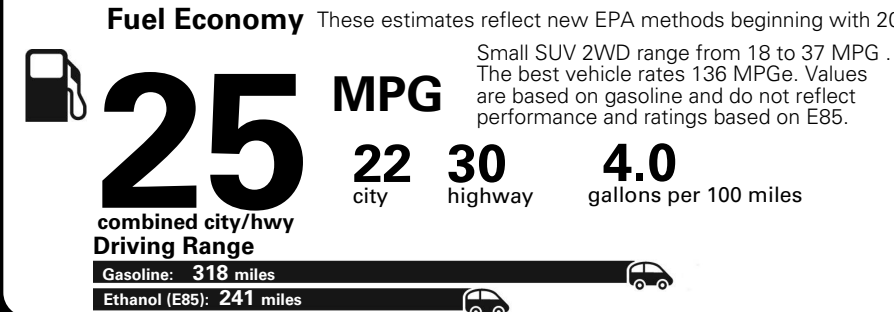

MANUFACTURER'S SUGGESTED RETAIL PRICE OF THIS MODEL INCLUDING DEALER PREPARATION

Base Price: \$21,945

JEEP RENEGADE LATITUDE 4X2
Exterior Color: Alpine White Exterior Paint
Interior Color: Black Interior Colors
Interior: Premium Cloth Bucket Seats
Engine: 2.4-Liter I4 MultiAir® Engine
Transmission: 9-Speed 948TE Automatic Transmission

Fuel Economy and Environment

**Flexible Fuel Vehicle
 Gasoline-Ethanol (E85)**

**You spend
 \$500**
 in fuel costs
 over 5 years
 compared to the
 average new vehicle.

**Annual fuel cost
 \$1,450**

Actual results will vary for many reasons, including driving conditions and how you drive and maintain your vehicle. The average new vehicle gets 27 MPG and cost \$6,750 to fuel over 5 years. Cost estimates are based on 15,000 miles per year at \$2.40 per gallon. This is a dual fueled automobile. MPGe is miles per gasoline gallon equivalent. Vehicle emissions are a significant cause of climate change and smog.