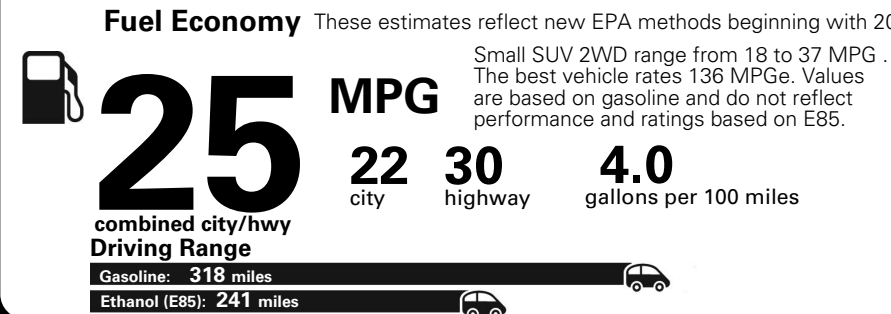

MANUFACTURER'S SUGGESTED RETAIL PRICE OF THIS MODEL INCLUDING DEALER PREPARATION

Base Price: \$21,945

JEOP RENEGADE LATITUDE 4X2
Exterior Color: Omaha Orange Exterior Paint
Interior Color: Black Interior Colors
Interior: Premium Cloth Bucket Seats
Engine: 2.4-Liter I4 MultiAir® Engine
Transmission: 9-Speed 948TE Automatic Transmission

For more information visit: www.jeep.com
 or call 1-877-IAM-JEEP

FCA US LLC

Fuel Economy and Environment

**E85 Flexible Fuel Vehicle
 Gasoline-Ethanol (E85)**

**You spend
 \$500**
 in fuel costs
 over 5 years
 compared to the
 average new vehicle.