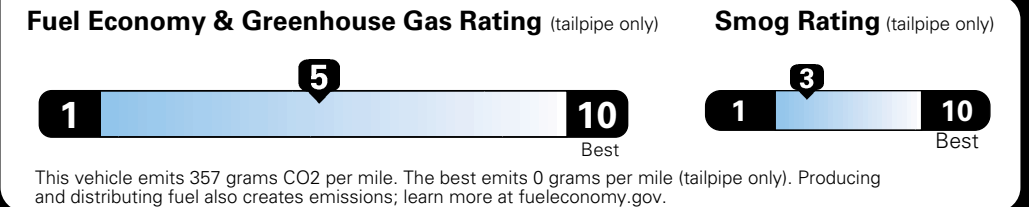

MANUFACTURER'S SUGGESTED RETAIL PRICE OF THIS MODEL INCLUDING DEALER PREPARATION

Base Price: \$21,945

JEOP RENEGADE LATITUDE 4X2
Exterior Color: Omaha Orange Exterior Paint
Interior Color: Black Interior Colors
Interior: Premium Cloth Bucket Seats
Engine: 2.4-Liter I4 MultiAir® Engine
Transmission: 9-Speed 948TE Automatic Transmission

For more information visit: www.jeep.com
 or call 1-877-IAM-JEEP

FCA US LLC

Fuel Economy and Environment

**E85 Flexible Fuel Vehicle
 Gasoline-Ethanol (E85)**

**You spend
 \$500**
 in fuel costs
 over 5 years
 compared to the
 average new vehicle.

**Annual fuel cost
 \$1,450**

Actual results will vary for many reasons, including driving conditions and how you drive and maintain your vehicle. The average new vehicle gets 27 MPG and cost \$6,750 to fuel over 5 years. Cost estimates are based on 15,000 miles per year at \$2.40 per gallon. This is a dual fueled automobile. MPGe is miles per gasoline gallon equivalent. Vehicle emissions are a significant cause of climate change and smog.