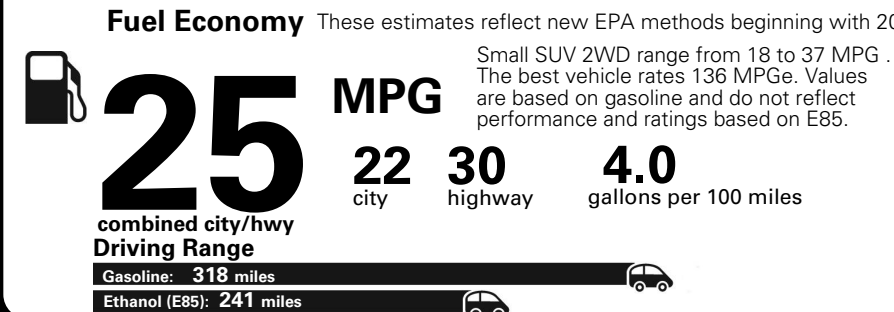

MANUFACTURER'S SUGGESTED RETAIL PRICE OF THIS MODEL INCLUDING DEALER PREPARATION

Base Price: \$21,945

JEEP RENEGADE LATITUDE 4X2
Exterior Color: Anvil Exterior Paint
Interior Color: Black Interior Colors
Interior: Deluxe Cloth High-Back Bucket Seats
Engine: 2.4-Liter I4 MultiAir® Engine
Transmission: 9-Speed 948TE Automatic Transmission
STANDARD EQUIPMENT (UNLESS REPLACED BY OPTIONAL EQUIPMENT)

**5 YEAR / 60,000 MILE
 POWERTRAIN WARRANTY**

Fuel Economy and Environment

E85 Flexible Fuel Vehicle Gasoline-Ethanol (E85)

You spend \$500
 in fuel costs over 5 years compared to the average new vehicle.