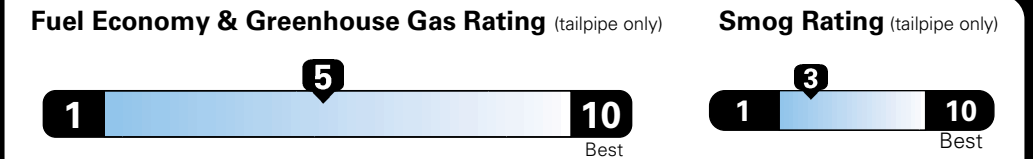

MANUFACTURER'S SUGGESTED RETAIL PRICE OF THIS MODEL INCLUDING DEALER PREPARATION

Base Price: \$21,945

JEEP RENEGADE LATITUDE 4X2
Exterior Color: Anvil Exterior Paint
Interior Color: Black Interior Colors
Interior: Deluxe Cloth High-Back Bucket Seats
Engine: 2.4-Liter I4 MultiAir® Engine
Transmission: 9-Speed 948TE Automatic Transmission
STANDARD EQUIPMENT (UNLESS REPLACED BY OPTIONAL EQUIPMENT)

**5 YEAR / 60,000 MILE
 POWERTRAIN WARRANTY**

Fuel Economy and Environment

E85 Flexible Fuel Vehicle Gasoline-Ethanol (E85)

You spend \$500
 in fuel costs over 5 years compared to the average new vehicle.

Annual fuel cost **\$1,450**

Actual results will vary for many reasons, including driving conditions and how you drive and maintain your vehicle. The average new vehicle gets 27 MPG and cost \$6,750 to fuel over 5 years. Cost estimates are based on 15,000 miles per year at \$2.40 per gallon. This is a dual fueled automobile. MPGe is miles per gasoline gallon equivalent. Vehicle emissions are a significant cause of climate change and smog.