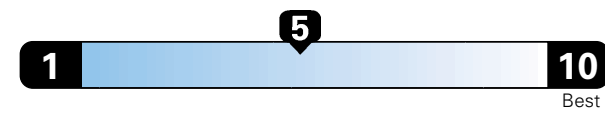

2018 MODEL YEAR

Jeep RENEGADE LATITUDE FWD

For more information visit: www.jeep.com
or call 1-877-IAM-JEEP

FCA US LLC

THIS VEHICLE IS MANUFACTURED TO MEET SPECIFIC UNITED STATES REQUIREMENTS. THIS VEHICLE IS NOT MANUFACTURED FOR SALE OR REGISTRATION OUTSIDE OF THE UNITED STATES.

MANUFACTURER'S SUGGESTED RETAIL PRICE OF THIS MODEL INCLUDING DEALER PREPARATION

Base Price: $21,945

JEOP RENEGADE LATITUDE 4X2
Exterior Color: Granite Crystal Metallic Clear-Coat Exterior Paint
Interior Color: Black Interior Colors
Interior: Premium Cloth Bucket Seats
Engine: 2.4L I4 M-Air Engine
Transmission: 9-Speed 948TE Automatic Transmission
STANDARD EQUIPMENT (UNLESS REPLACED BY OPTIONAL EQUIPMENT)

FUNCTIONAL/SAFETY FEATURES
Advanced Multistage Front Airbags
Supplemental Side-Curtain Front and Rear Airbags
Supplemental Front Seat-Mounted Side Airbags
ParkView® Rear Back Up Camera
Keyless Go Push Button Start
Anti-Lock 4-Wheel Disc Brakes
Electric Park Brake
Electronic Stability Control
Electronic Roll Mitigation
All Speed Traction Control
Speed Control
Electric Power Steering
Capless Fuel Fill
Daytime Running Lamp System
Hill Start Assist
Tire Pressure Monitoring Display
Rear Window Wiper / Washer
Variable Intermittent Windshield Wipers