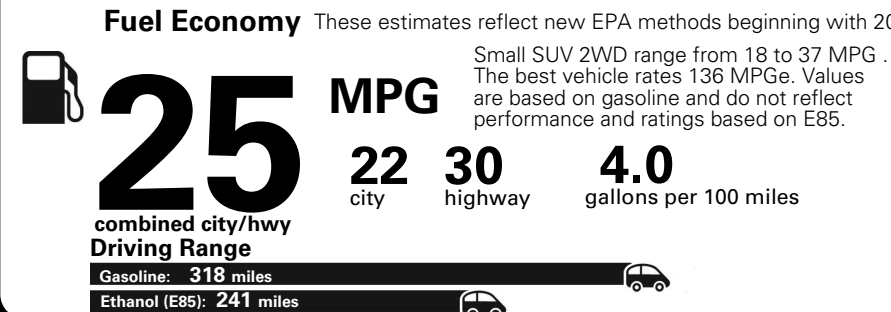

MANUFACTURER'S SUGGESTED RETAIL PRICE OF THIS MODEL INCLUDING DEALER PREPARATION

**Base Price: \$21,945**

**JEOP RENEGADE LATITUDE 4X2**  
**Exterior Color:** Jetset Blue Exterior Paint  
**Interior Color:** Black / Sandstorm Interior Colors  
**Interior:** Premium Cloth Bucket Seats  
**Engine:** 2.4-Liter I4 MultiAir® Engine  
**Transmission:** 9-Speed 948TE Automatic Transmission

## Fuel Economy and Environment

**Flexible Fuel Vehicle  
Gasoline-Ethanol (E85)**

**You spend \$500**  
 in fuel costs over 5 years compared to the average new vehicle.

**Annual fuel cost \$1,450**

Actual results will vary for many reasons, including driving conditions and how you drive and maintain your vehicle. The average new vehicle gets 27 MPG and cost \$6,750 to fuel over 5 years. Cost estimates are based on 15,000 miles per year at \$2.40 per gallon. This is a dual fueled automobile. MPGe is miles per gasoline gallon equivalent. Vehicle emissions are a significant cause of climate change and smog.