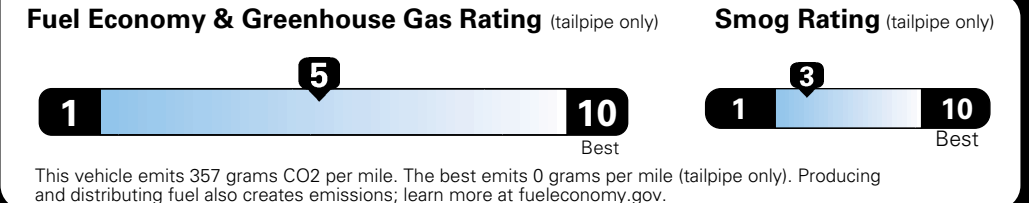

MANUFACTURER'S SUGGESTED RETAIL PRICE OF THIS MODEL INCLUDING DEALER PREPARATION

**Base Price: \$21,945**

**JEOP RENEGADE LATITUDE 4X2**  
**Exterior Color:** Jetset Blue Exterior Paint  
**Interior Color:** Black / Sandstorm Interior Colors  
**Interior:** Premium Cloth Bucket Seats  
**Engine:** 2.4-Liter I4 MultiAir® Engine  
**Transmission:** 9-Speed 948TE Automatic Transmission

## Fuel Economy and Environment

**Flexible Fuel Vehicle  
Gasoline-Ethanol (E85)**

**You spend \$500**  
 in fuel costs over 5 years compared to the average new vehicle.

**Annual fuel cost \$1,450**

Actual results will vary for many reasons, including driving conditions and how you drive and maintain your vehicle. The average new vehicle gets 27 MPG and cost \$6,750 to fuel over 5 years. Cost estimates are based on 15,000 miles per year at \$2.40 per gallon. This is a dual fueled automobile. MPGe is miles per gasoline gallon equivalent. Vehicle emissions are a significant cause of climate change and smog.