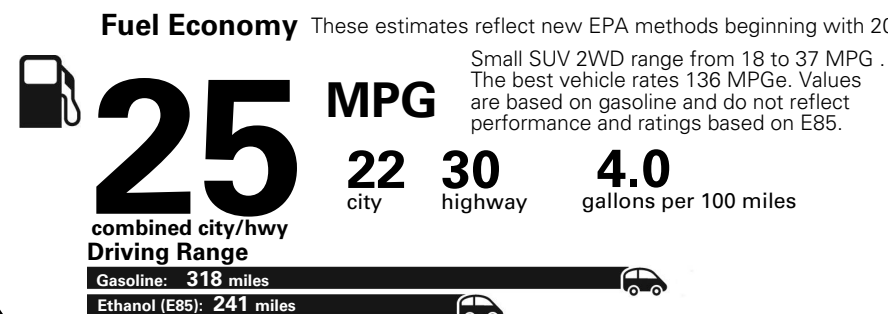

MANUFACTURER'S SUGGESTED RETAIL PRICE OF THIS MODEL INCLUDING DEALER PREPARATION

Base Price: \$21,945

JEOP RENEGADE LATITUDE 4X2
Exterior Color: Granite Crystal Metallic Clear-Coat Exterior Paint
Interior Color: Black Interior Colors
Interior: Premium Cloth Bucket Seats
Engine: 2.4-Liter I4 MultiAir® Engine
Transmission: 9-Speed 948TE Automatic Transmission

For more information visit: www.jeep.com
 or call 1-877-IAM-JEEP

FCA US LLC

Fuel Economy and Environment

**Flexible Fuel Vehicle
 Gasoline-Ethanol (E85)**

**You spend
 \$500**
 in fuel costs
 over 5 years
 compared to the
 average new vehicle.