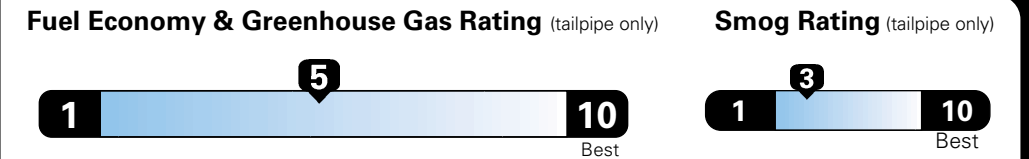

MANUFACTURER'S SUGGESTED RETAIL PRICE OF THIS MODEL INCLUDING DEALER PREPARATION

Base Price: \$21,945

JEOP RENEGADE LATITUDE 4X2
Exterior Color: Black Exterior Paint
Interior Color: Black Interior Colors
Interior: Premium Cloth Bucket Seats
Engine: 2.4-Liter I4 MultiAir® Engine
Transmission: 9-Speed 948TE Automatic Transmission

Fuel Economy and Environment

**Flexible Fuel Vehicle
 Gasoline-Ethanol (E85)**

**You spend
 \$500**
 in fuel costs
 over 5 years
 compared to the
 average new vehicle.

**Annual fuel cost
 \$1,450**

Actual results will vary for many reasons, including driving conditions and how you drive and maintain your vehicle. The average new vehicle gets 27 MPG and cost \$6,750 to fuel over 5 years. Cost estimates are based on 15,000 miles per year at \$2.40 per gallon. This is a dual fueled automobile. MPGe is miles per gasoline gallon equivalent. Vehicle emissions are a significant cause of climate change and smog.