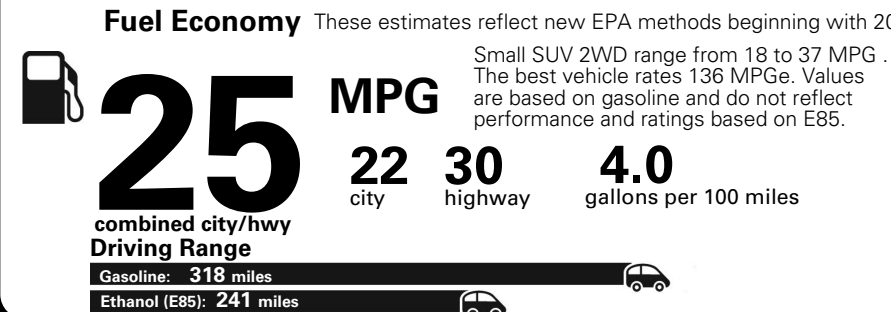

MANUFACTURER'S SUGGESTED RETAIL PRICE OF THIS MODEL INCLUDING DEALER PREPARATION

Base Price: \$21,945

JEOP RENEGADE LATITUDE 4X2
Exterior Color: Black Exterior Paint
Interior Color: Black Interior Colors
Interior: Premium Cloth Bucket Seats
Engine: 2.4-Liter I4 MultiAir® Engine
Transmission: 9-Speed 948TE Automatic Transmission

Fuel Economy and Environment

**Flexible Fuel Vehicle
 Gasoline-Ethanol (E85)**

**You spend
 \$500**
 in fuel costs
 over 5 years
 compared to the
 average new vehicle.

**Annual fuel cost
 \$1,450**

Actual results will vary for many reasons, including driving conditions and how you drive and maintain your vehicle. The average new vehicle gets 27 MPG and cost \$6,750 to fuel over 5 years. Cost estimates are based on 15,000 miles per year at \$2.40 per gallon. This is a dual fueled automobile. MPGe is miles per gasoline gallon equivalent. Vehicle emissions are a significant cause of climate change and smog.