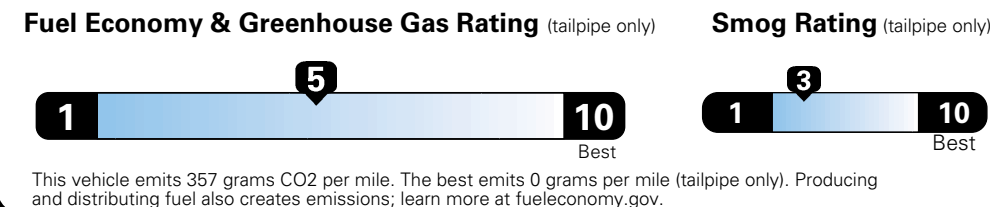

MANUFACTURER'S SUGGESTED RETAIL PRICE OF THIS MODEL INCLUDING DEALER PREPARATION

Base Price: **\$22,095**

JEEP RENEGADE LATITUDE 4X2

Exterior Color: Anvil Exterior Paint
Interior Color: Black Interior Colors
Interior: Premium Cloth Bucket Seats
Engine: 2.4-Liter I4 MultiAir® Engine
Transmission: 9-Speed 948TE Automatic Transmission

Fuel Economy and Environment

E85 Flexible Fuel Vehicle Gasoline-Ethanol (E85)

You spend \$500 in fuel costs over 5 years compared to the average new vehicle.

Annual fuel cost \$1,450

Actual results will vary for many reasons, including driving conditions and how you drive and maintain your vehicle. The average new vehicle gets 27 MPG and cost \$6,750 to fuel over 5 years. Cost estimates are based on 15,000 miles per year at \$2.40 per gallon. This is a dual fueled automobile. MPGe is miles per gasoline gallon equivalent. Vehicle emissions are a significant cause of climate change and smog.