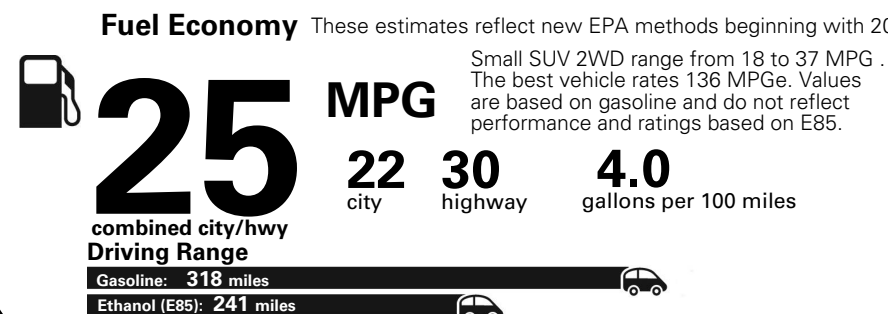

MANUFACTURER'S SUGGESTED RETAIL PRICE OF THIS MODEL INCLUDING DEALER PREPARATION

Base Price: **\$22,095**

JEEP RENEGADE LATITUDE 4X2

Exterior Color: Anvil Exterior Paint
Interior Color: Black Interior Colors
Interior: Premium Cloth Bucket Seats
Engine: 2.4-Liter I4 MultiAir® Engine
Transmission: 9-Speed 948TE Automatic Transmission

Fuel Economy and Environment

E85 Flexible Fuel Vehicle Gasoline-Ethanol (E85)

You spend \$500 in fuel costs over 5 years compared to the average new vehicle.

Annual fuel cost \$1,450

Actual results will vary for many reasons, including driving conditions and how you drive and maintain your vehicle. The average new vehicle gets 27 MPG and cost \$6,750 to fuel over 5 years. Cost estimates are based on 15,000 miles per year at \$2.40 per gallon. This is a dual fueled automobile. MPGe is miles per gasoline gallon equivalent. Vehicle emissions are a significant cause of climate change and smog.