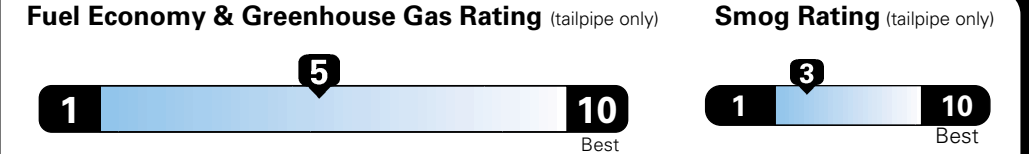

MANUFACTURER'S SUGGESTED RETAIL PRICE OF THIS MODEL INCLUDING DEALER PREPARATION

Base Price: \$22,095

JEOP RENEGADE LATITUDE 4X2
Exterior Color: Alpine White Exterior Paint
Interior Color: Black Interior Colors
Interior: Premium Cloth Bucket Seats
Engine: 2.4-Liter I4 MultiAir[®] Engine
Transmission: 9-Speed 948TE Automatic Transmission

For more information visit: www.jeep.com
 or call 1-877-IAM-JEEP

FCA US LLC

Fuel Economy and Environment

**Flexible Fuel Vehicle
 Gasoline-Ethanol (E85)**

**You spend
 \$500**
 in fuel costs
 over 5 years
 compared to the
 average new vehicle.

**Annual fuel cost
 \$1,450**

Actual results will vary for many reasons, including driving conditions and how you drive and maintain your vehicle. The average new vehicle gets 27 MPG and cost \$6,750 to fuel over 5 years. Cost estimates are based on 15,000 miles per year at \$2.40 per gallon. This is a dual fueled automobile. MPGe is miles per gasoline gallon equivalent. Vehicle emissions are a significant cause of climate change and smog.