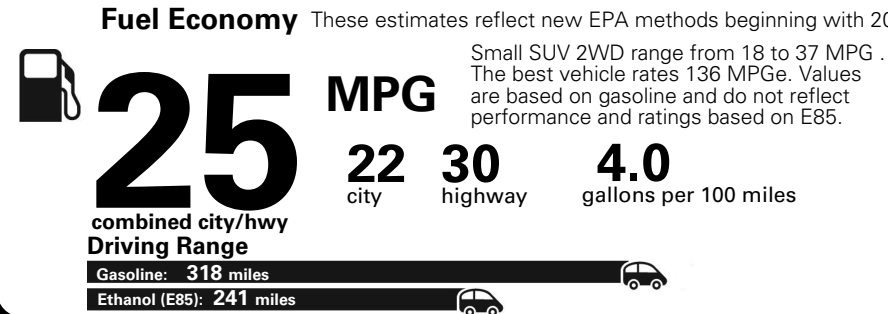

MANUFACTURER'S SUGGESTED RETAIL PRICE OF THIS MODEL INCLUDING DEALER PREPARATION

Base Price: \$22,095

JEOP RENEGADE LATITUDE 4X2
Exterior Color: Alpine White Exterior Paint
Interior Color: Black Interior Colors
Interior: Premium Cloth Bucket Seats
Engine: 2.4-Liter I4 MultiAir[®] Engine
Transmission: 9-Speed 948TE Automatic Transmission

For more information visit: www.jeep.com
 or call 1-877-IAM-JEEP

FCA US LLC

Fuel Economy and Environment

**Flexible Fuel Vehicle
 Gasoline-Ethanol (E85)**

**You spend
 \$500**
 in fuel costs
 over 5 years
 compared to the
 average new vehicle.