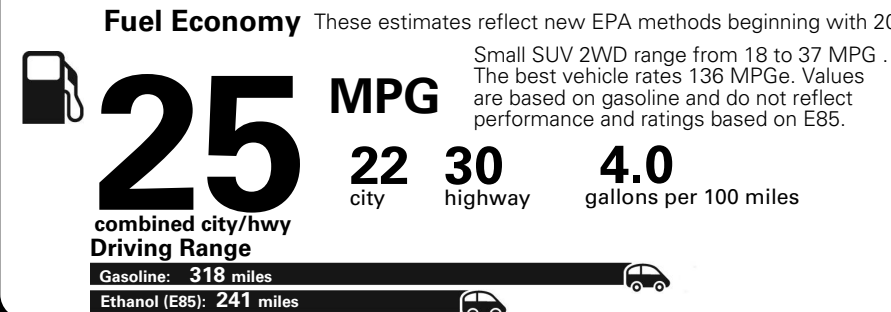

MANUFACTURER'S SUGGESTED RETAIL PRICE OF THIS MODEL INCLUDING DEALER PREPARATION

Base Price: \$22,095

JEOP RENEGADE LATITUDE 4X2
Exterior Color: Black Exterior Paint
Interior Color: Black Interior Colors
Interior: Deluxe Cloth High-Back Bucket Seats
Engine: 2.4-Liter I4 MultiAir® Engine
Transmission: 9-Speed 948TE Automatic Transmission

Fuel Economy and Environment

**Flexible Fuel Vehicle
Gasoline-Ethanol (E85)**

**You spend
\$500
in fuel costs
over 5 years
compared to the
average new vehicle.**

**Annual fuel cost
\$1,450**

Fuel Economy & Greenhouse Gas Rating (tailpipe only)