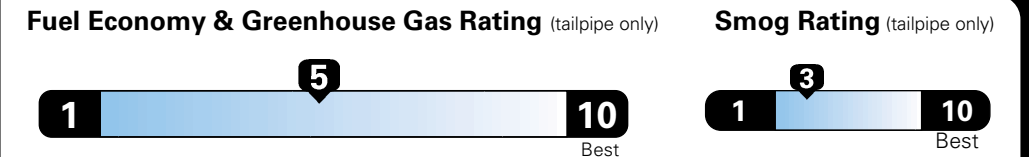

MANUFACTURER'S SUGGESTED RETAIL PRICE OF THIS MODEL INCLUDING DEALER PREPARATION

**Base Price: \$22,095**

**JEOP RENEGADE LATITUDE 4X2**  
**Exterior Color:** Black Exterior Paint  
**Interior Color:** Black Interior Colors  
**Interior:** Premium Cloth Bucket Seats  
**Engine:** 2.4-Liter I4 MultiAir<sup>®</sup> Engine  
**Transmission:** 9-Speed 948TE Automatic Transmission

## Fuel Economy and Environment

**Flexible Fuel Vehicle  
 Gasoline-Ethanol (E85)**

**You spend  
 \$500**  
 in fuel costs  
 over 5 years  
 compared to the  
 average new vehicle.

**Annual fuel cost  
 \$1,450**

Actual results will vary for many reasons, including driving conditions and how you drive and maintain your vehicle. The average new vehicle gets 27 MPG and cost \$6,750 to fuel over 5 years. Cost estimates are based on 15,000 miles per year at \$2.40 per gallon. This is a dual fueled automobile. MPGe is miles per gasoline gallon equivalent. Vehicle emissions are a significant cause of climate change and smog.