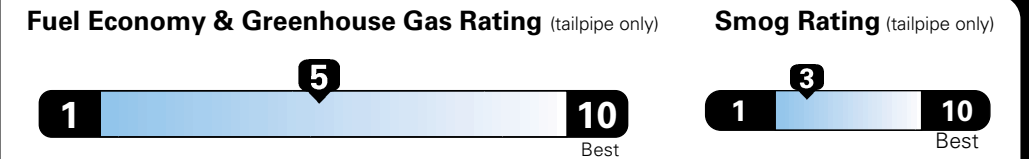

MANUFACTURER'S SUGGESTED RETAIL PRICE OF THIS MODEL INCLUDING DEALER PREPARATION

Base Price: \$22,095

JEOP RENEGADE LATITUDE 4X2
Exterior Color: Granite Crystal Metallic Clear-Coat Exterior Paint
Interior Color: Black Interior Colors
Interior: Premium Cloth Bucket Seats
Engine: 2.4-Liter I4 MultiAir® Engine
Transmission: 9-Speed 948TE Automatic Transmission

Fuel Economy and Environment

**Flexible Fuel Vehicle
 Gasoline-Ethanol (E85)**

**You spend
 \$500**
 in fuel costs
 over 5 years
 compared to the
 average new vehicle.

**Annual fuel cost
 \$1,450**

Actual results will vary for many reasons, including driving conditions and how you drive and maintain your vehicle. The average new vehicle gets 27 MPG and cost \$6,750 to fuel over 5 years. Cost estimates are based on 15,000 miles per year at \$2.40 per gallon. This is a dual fueled automobile. MPGe is miles per gasoline gallon equivalent. Vehicle emissions are a significant cause of climate change and smog.