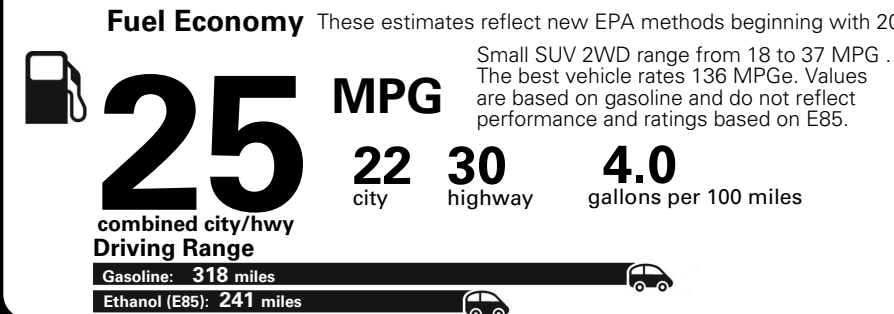

MANUFACTURER'S SUGGESTED RETAIL PRICE OF THIS MODEL INCLUDING DEALER PREPARATION

Base Price: \$22,095

JEOP RENEGADE LATITUDE 4X2
Exterior Color: Granite Crystal Metallic Clear-Coat Exterior Paint
Interior Color: Black Interior Colors
Interior: Premium Cloth Bucket Seats
Engine: 2.4-Liter I4 MultiAir® Engine
Transmission: 9-Speed 948TE Automatic Transmission

Fuel Economy and Environment

**Flexible Fuel Vehicle
 Gasoline-Ethanol (E85)**

**You spend
 \$500**
 in fuel costs
 over 5 years
 compared to the
 average new vehicle.

**Annual fuel cost
 \$1,450**

Actual results will vary for many reasons, including driving conditions and how you drive and maintain your vehicle. The average new vehicle gets 27 MPG and cost \$6,750 to fuel over 5 years. Cost estimates are based on 15,000 miles per year at \$2.40 per gallon. This is a dual fueled automobile. MPGe is miles per gasoline gallon equivalent. Vehicle emissions are a significant cause of climate change and smog.