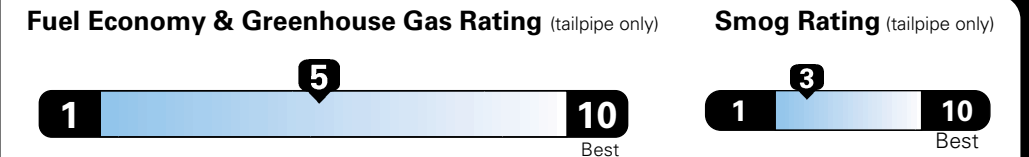

MANUFACTURER'S SUGGESTED RETAIL PRICE OF THIS MODEL INCLUDING DEALER PREPARATION

Base Price: \$22,095

JEOP RENEGADE LATITUDE 4X2
Exterior Color: Anvil Exterior Paint
Interior Color: Black Interior Colors
Interior: Premium Cloth Bucket Seats
Engine: 2.4-Liter I4 MultiAir® Engine
Transmission: 9-Speed 948TE Automatic Transmission

Fuel Economy and Environment

**Flexible Fuel Vehicle
 Gasoline-Ethanol (E85)**

**You spend
 \$500
 in fuel costs
 over 5 years**
 compared to the average new vehicle.

**Annual fuel cost
 \$1,450**

Actual results will vary for many reasons, including driving conditions and how you drive and maintain your vehicle. The average new vehicle gets 27 MPG and cost \$6,750 to fuel over 5 years. Cost estimates are based on 15,000 miles per year at \$2.40 per gallon. This is a dual fueled automobile. MPGe is miles per gasoline gallon equivalent. Vehicle emissions are a significant cause of climate change and smog.