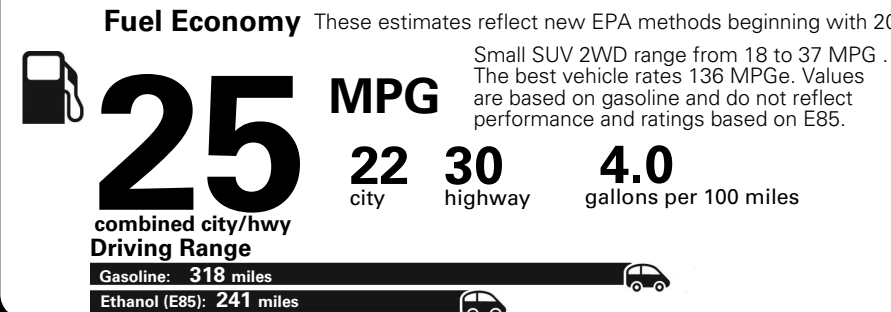

MANUFACTURER'S SUGGESTED RETAIL PRICE OF THIS MODEL INCLUDING DEALER PREPARATION

Base Price: \$22,095

JEOP RENEGADE LATITUDE 4X2
Exterior Color: Anvil Exterior Paint
Interior Color: Black Interior Colors
Interior: Premium Cloth Bucket Seats
Engine: 2.4-Liter I4 MultiAir® Engine
Transmission: 9-Speed 948TE Automatic Transmission

Fuel Economy and Environment

**Flexible Fuel Vehicle
 Gasoline-Ethanol (E85)**

**You spend
 \$500
 in fuel costs
 over 5 years**
 compared to the average new vehicle.

**Annual fuel cost
 \$1,450**

Actual results will vary for many reasons, including driving conditions and how you drive and maintain your vehicle. The average new vehicle gets 27 MPG and cost \$6,750 to fuel over 5 years. Cost estimates are based on 15,000 miles per year at \$2.40 per gallon. This is a dual fueled automobile. MPGe is miles per gasoline gallon equivalent. Vehicle emissions are a significant cause of climate change and smog.