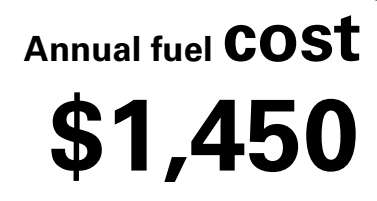

MANUFACTURER'S SUGGESTED RETAIL PRICE OF THIS MODEL INCLUDING DEALER PREPARATION

Base Price: \$22,095

JEOP RENEGADE LATITUDE 4X2
Exterior Color: Alpine White Exterior Paint
Interior Color: Black Interior Colors
Interior: Premium Cloth Bucket Seats
Engine: 2.4-Liter I4 MultiAir® Engine
Transmission: 9-Speed 948TE Automatic Transmission

For more information visit: www.jeep.com
 or call 1-877-IAM-JEEP

FCA US LLC

Fuel Economy and Environment

**E85 Flexible Fuel Vehicle
 Gasoline-Ethanol (E85)**

You spend \$500
 in fuel costs over 5 years compared to the average new vehicle.

Actual results will vary for many reasons, including driving conditions and how you drive and maintain your vehicle. The average new vehicle gets 27 MPG and cost \$6,750 to fuel over 5 years. Cost estimates are based on 15,000 miles per year at \$2.40 per gallon. This is a dual fueled automobile. MPGe is miles per gasoline gallon equivalent. Vehicle emissions are a significant cause of climate change and smog.