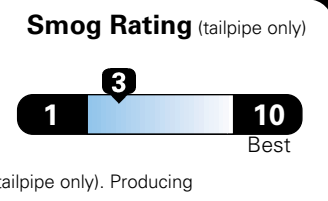

For more information visit: www.jeep.com
 or call 1-877-IAM-JEEP

FCA US LLC

Fuel Economy and Environment

**E85 Flexible Fuel Vehicle
 Gasoline-Ethanol (E85)**

You spend \$500
 in fuel costs over 5 years compared to the average new vehicle.