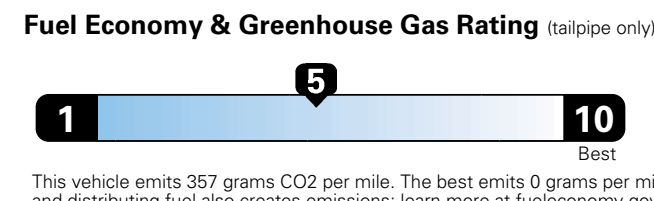

MANUFACTURER'S SUGGESTED RETAIL PRICE OF THIS MODEL INCLUDING DEALER PREPARATION

Base Price: \$22,095

JEOP RENEGADE LATITUDE 4X2
Exterior Color: Alpine White Exterior Paint
Interior Color: Black Interior Colors
Interior: Premium Cloth Bucket Seats
Engine: 2.4-Liter I4 MultiAir® Engine
Transmission: 9-Speed 948TE Automatic Transmission

For more information visit: www.jeep.com
 or call 1-877-IAM-JEEP

FCA US LLC

Fuel Economy and Environment

**E85 Flexible Fuel Vehicle
 Gasoline-Ethanol (E85)**

You spend \$500
 in fuel costs over 5 years compared to the average new vehicle.

Actual results will vary for many reasons, including driving conditions and how you drive and maintain your vehicle. The average new vehicle gets 27 MPG and cost \$6,750 to fuel over 5 years. Cost estimates are based on 15,000 miles per year at \$2.40 per gallon. This is a dual fueled automobile. MPGe is miles per gasoline gallon equivalent. Vehicle emissions are a significant cause of climate change and smog.