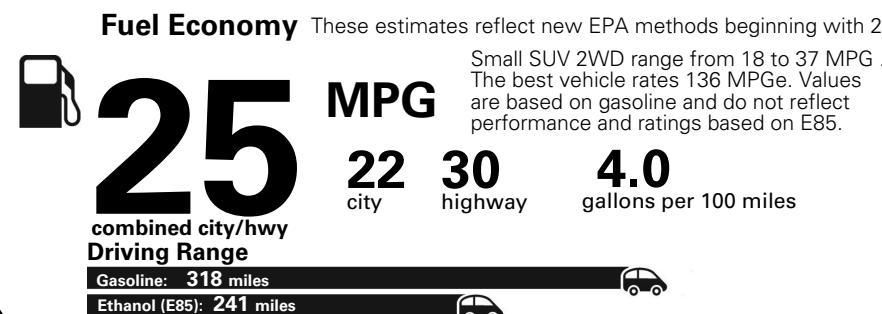

MANUFACTURER'S SUGGESTED RETAIL PRICE OF THIS MODEL INCLUDING DEALER PREPARATION

Base Price: \$22,095

JEOP RENEGADE LATITUDE 4X2
Exterior Color: Alpine White Exterior Paint
Interior Color: Black Interior Colors
Interior: Premium Cloth Bucket Seats
Engine: 2.4-Liter I4 MultiAir® Engine
Transmission: 9-Speed 948TE Automatic Transmission

For more information visit: www.jeep.com
 or call 1-877-IAM-JEEP

FCA US LLC

Fuel Economy and Environment

**E85 Flexible Fuel Vehicle
 Gasoline-Ethanol (E85)**

You spend \$500
 in fuel costs over 5 years compared to the average new vehicle.

Actual results will vary for many reasons, including driving conditions and how you drive and maintain your vehicle. The average new vehicle gets 27 MPG and cost \$6,750 to fuel over 5 years. Cost estimates are based on 15,000 miles per year at \$2.40 per gallon. This is a dual fueled automobile. MPGe is miles per gasoline gallon equivalent. Vehicle emissions are a significant cause of climate change and smog.